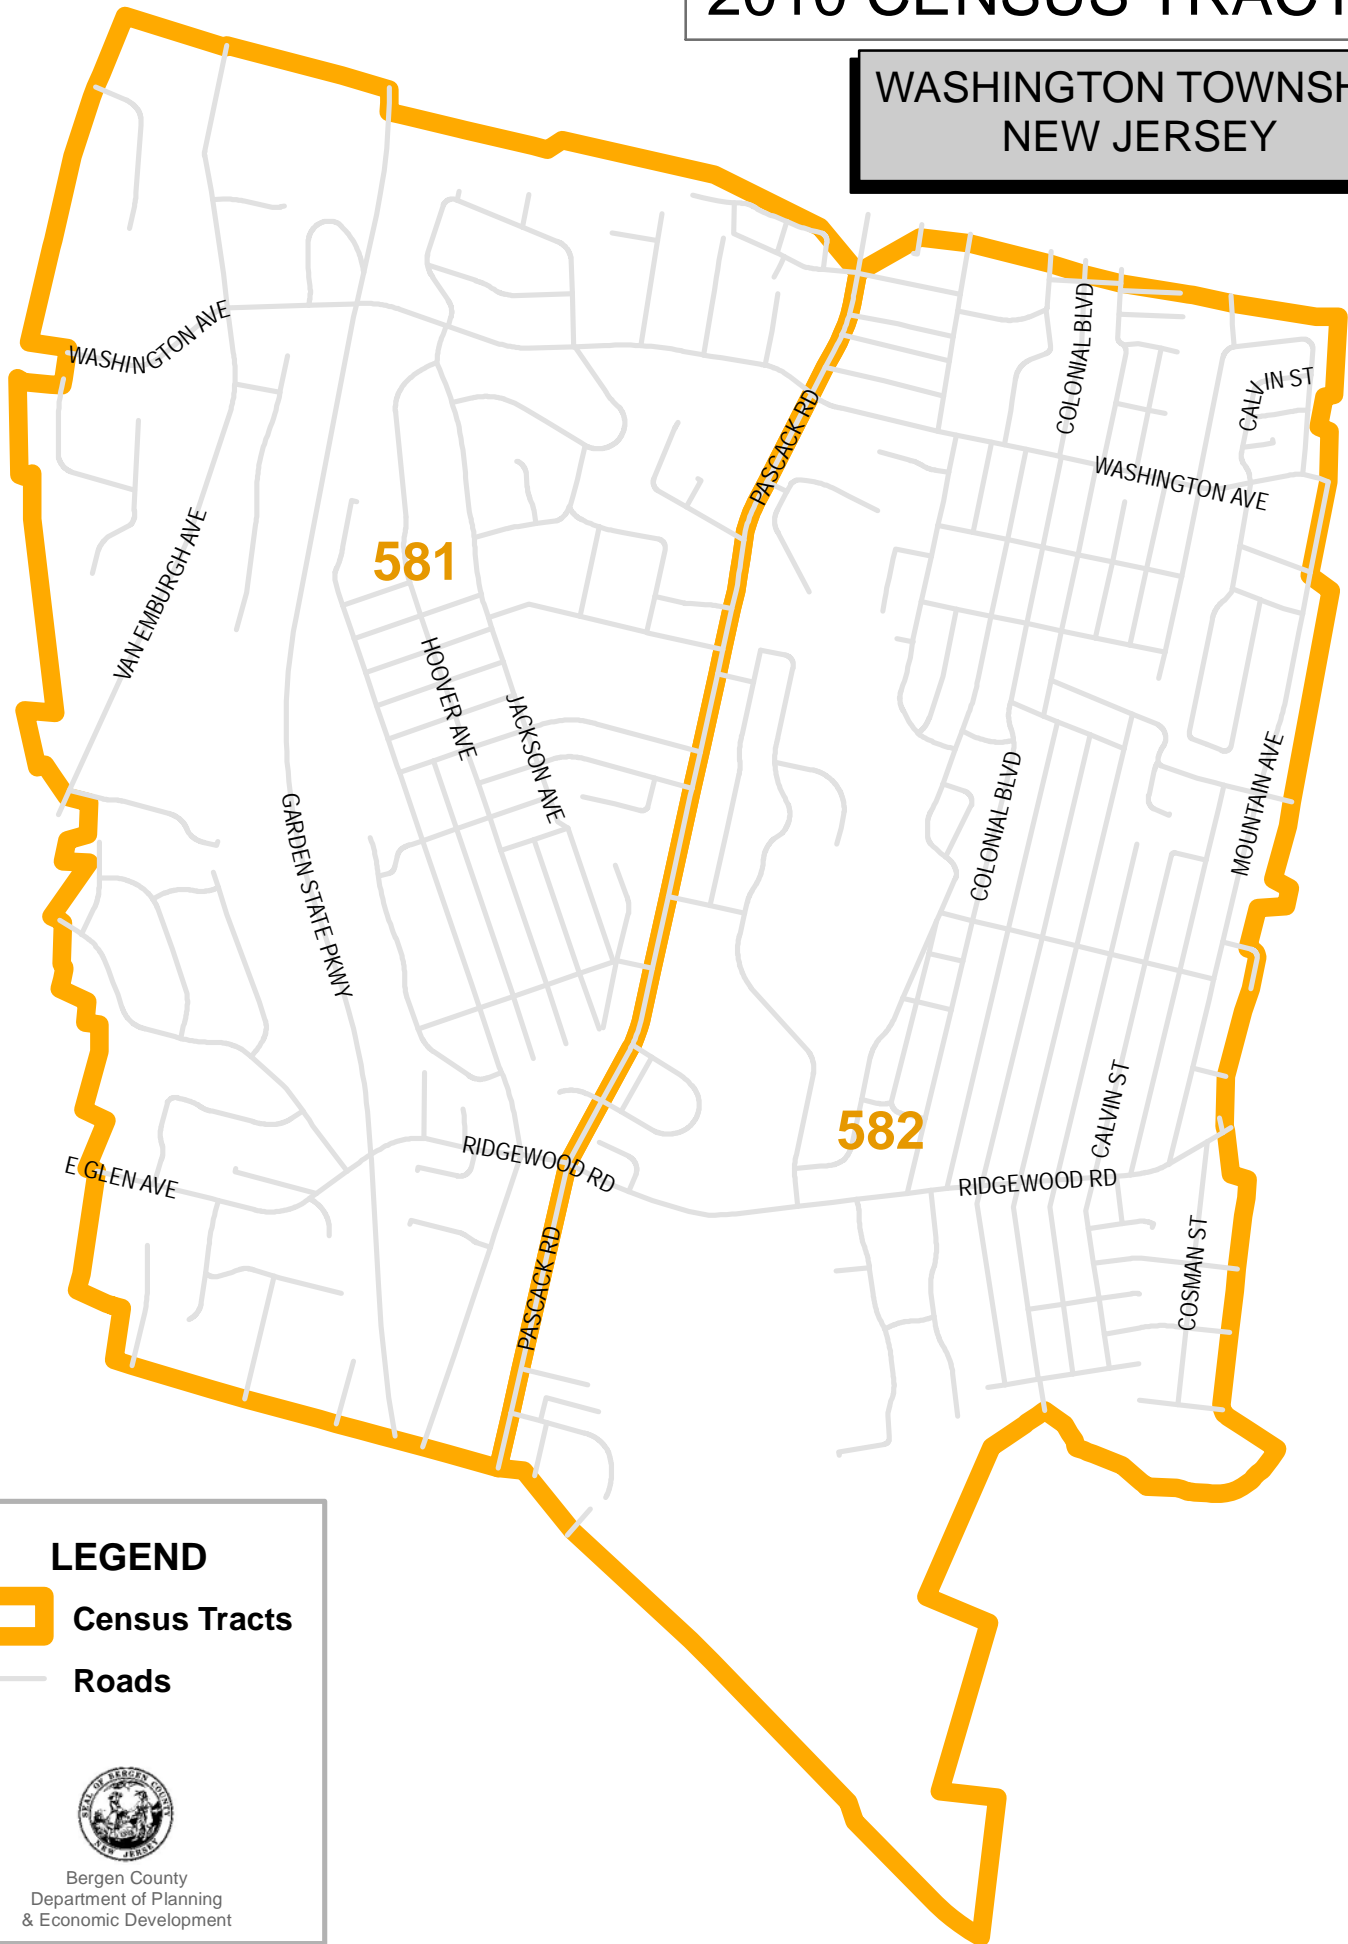

2010 CENSUS TRACTS

WASHINGTON TOWNSHIP
NEW JERSEY

LEGEND

-  Census Tracts
-  Roads

Bergen County
Department of Planning
& Economic Development