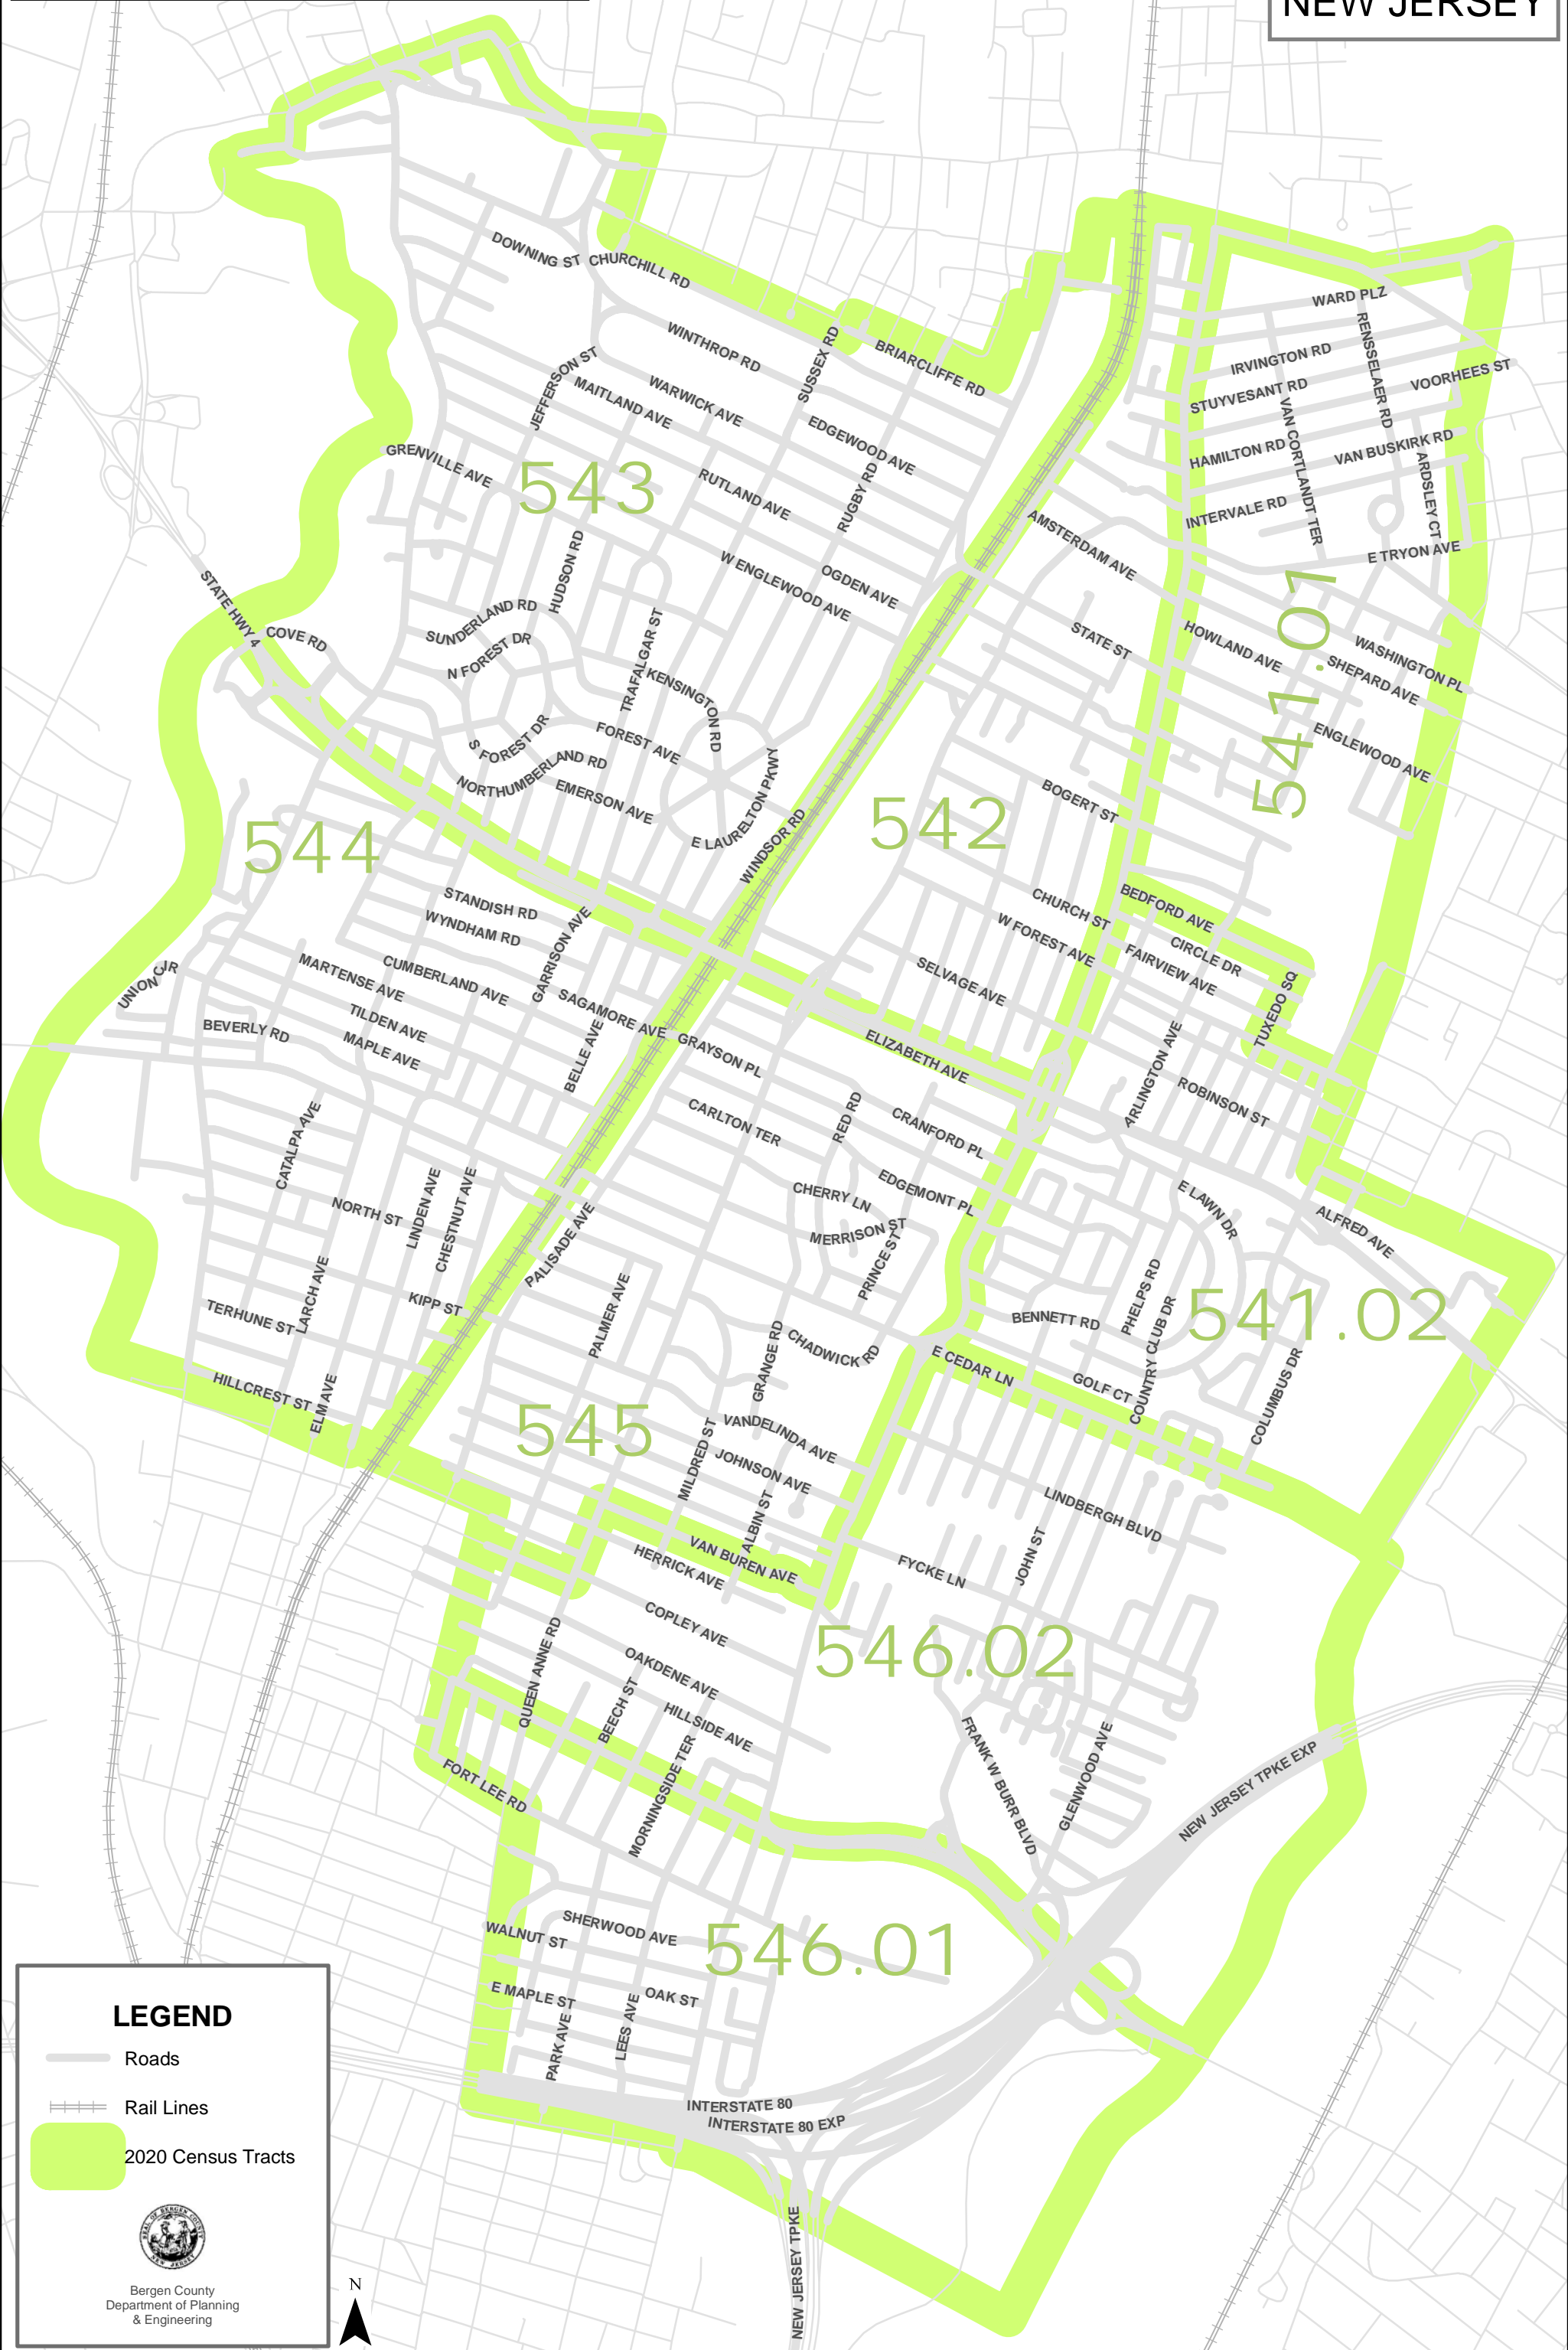

# 2020 CENSUS TRACTS

# TEANECK NEW JERSEY

## LEGEND

- Roads
- +—+— Rail Lines
- 2020 Census Tracts

Bergen County  
Department of Planning  
& Engineering