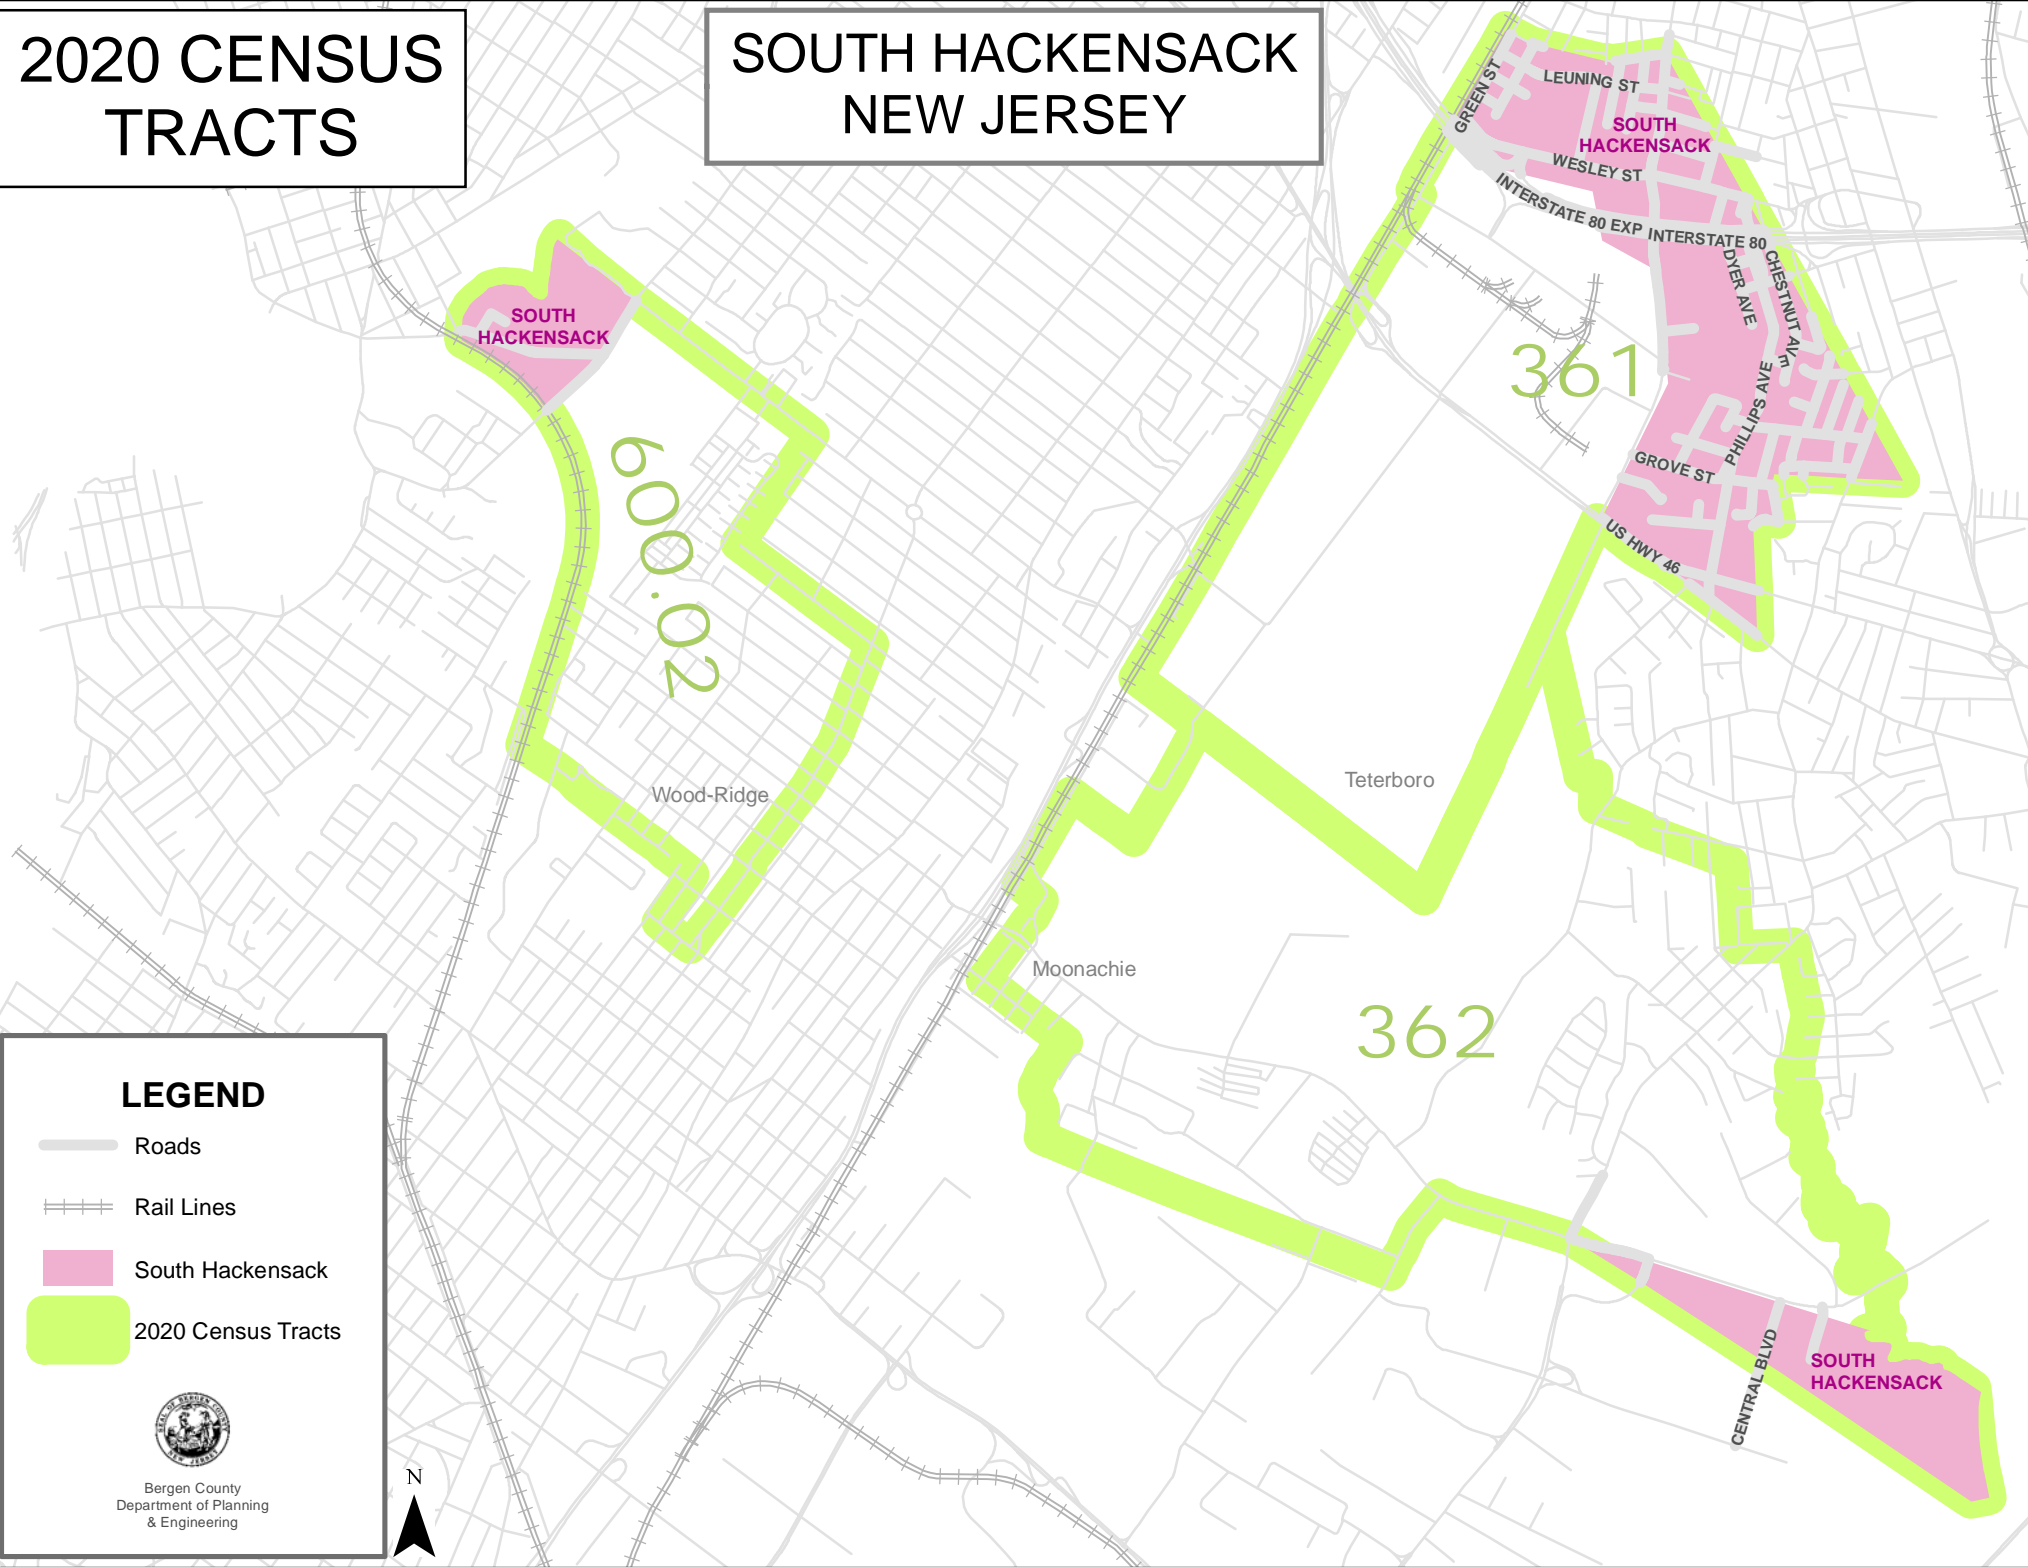

2020 CENSUS TRACTS

SOUTH HACKENSACK NEW JERSEY

SOUTH HACKENSACK

361

600.02

Wood-Ridge

Moonachie

Teterboro

362

SOUTH HACKENSACK

LEGEND

-  Roads
-  Rail Lines
-  South Hackensack
-  2020 Census Tracts

Bergen County
Department of Planning
& Engineering