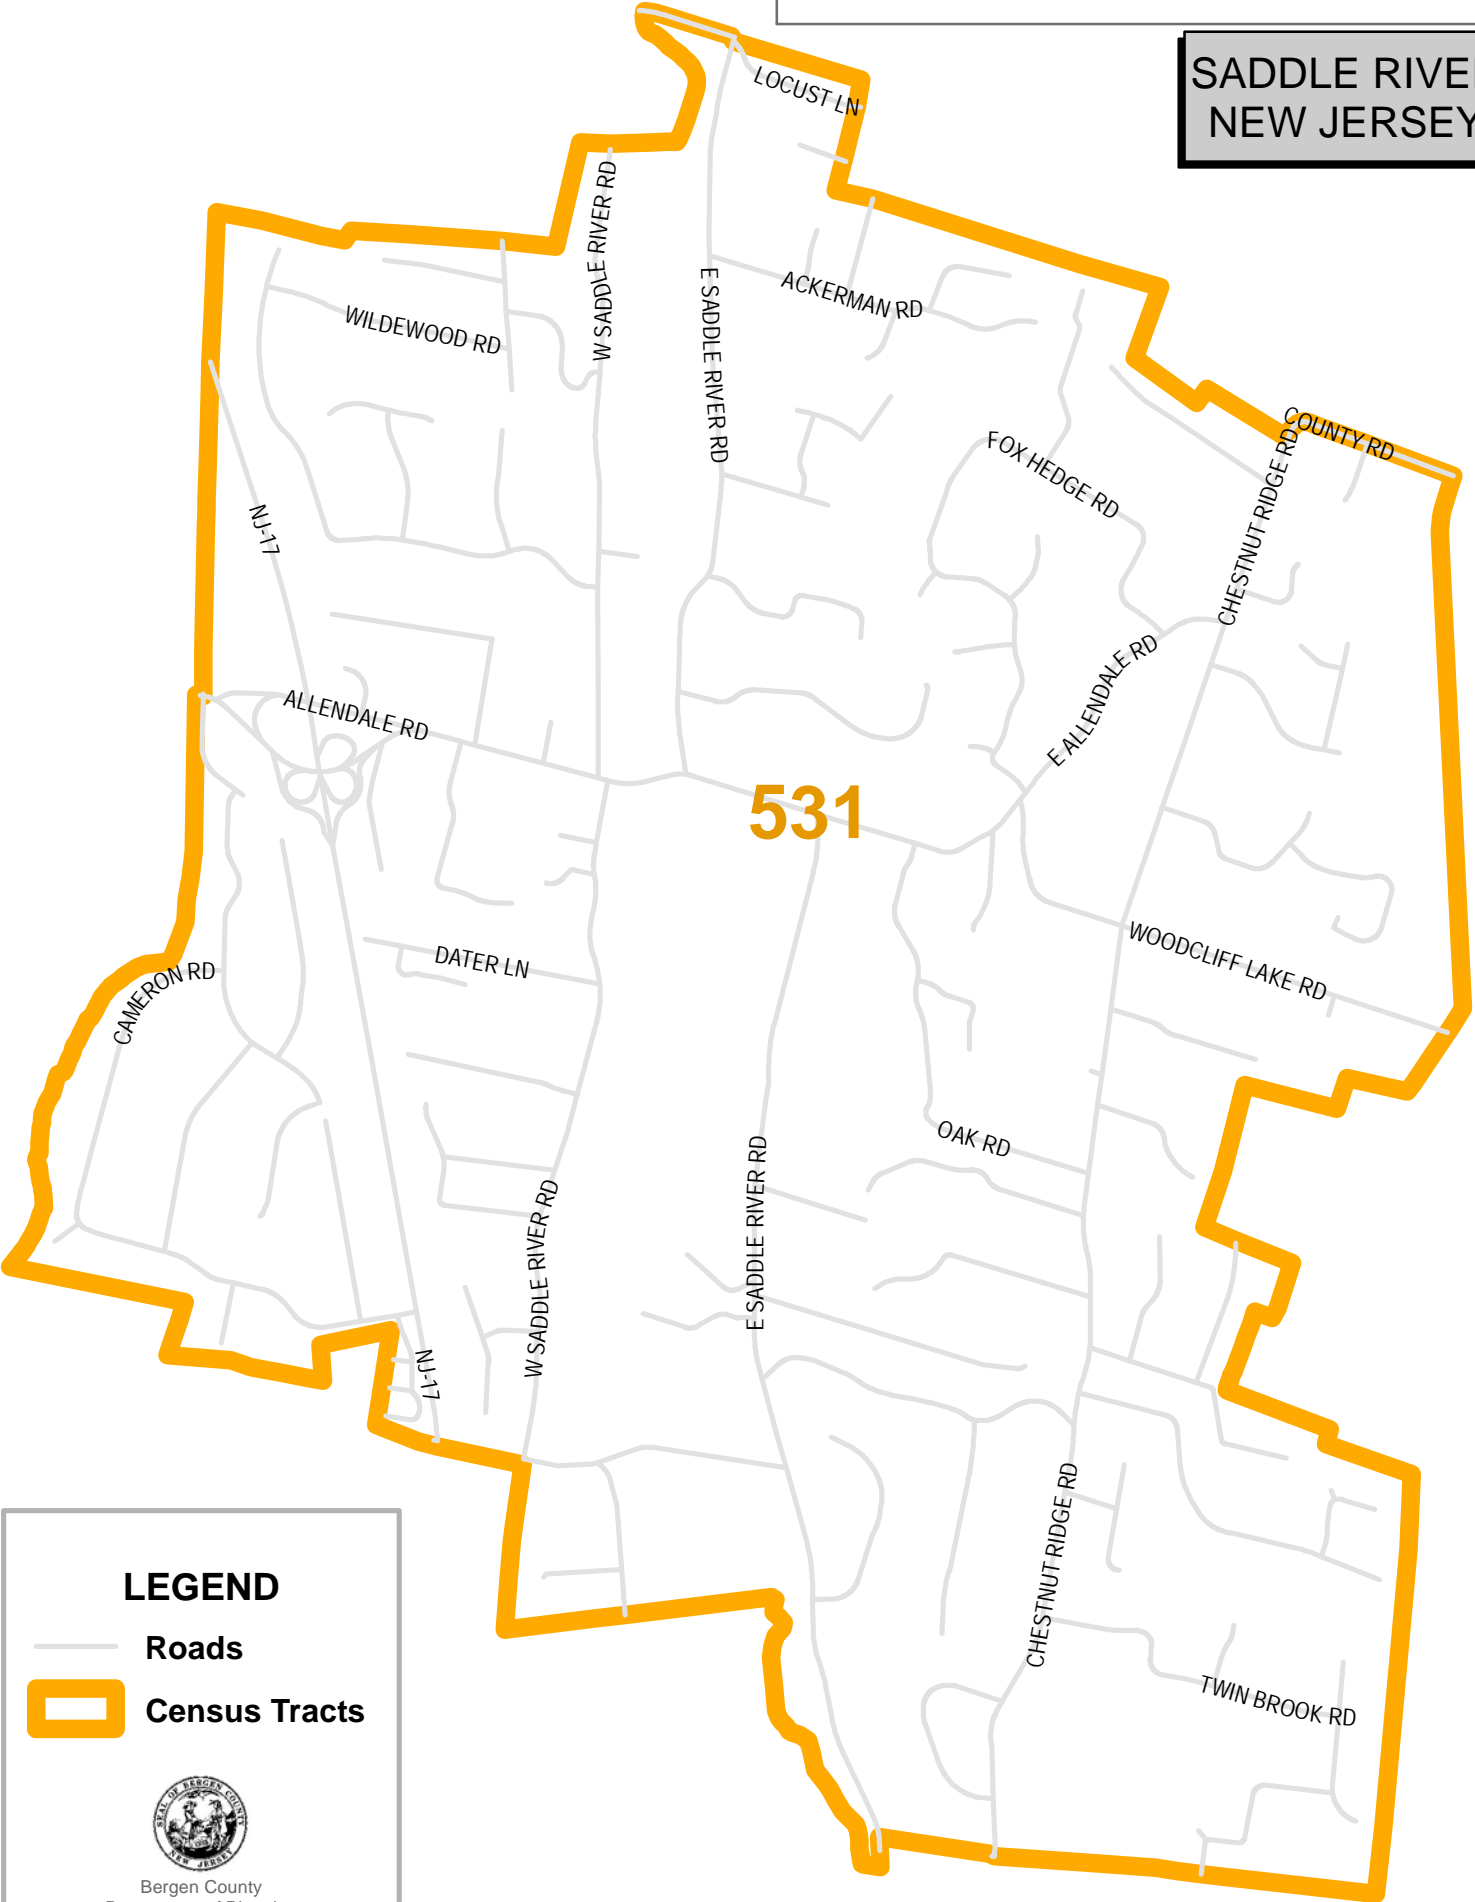

2010 CENSUS TRACTS

SADDLE RIVER
NEW JERSEY

531

LEGEND

- Roads
- ▭ Census Tracts

Bergen County
Department of Planning
& Economic Development