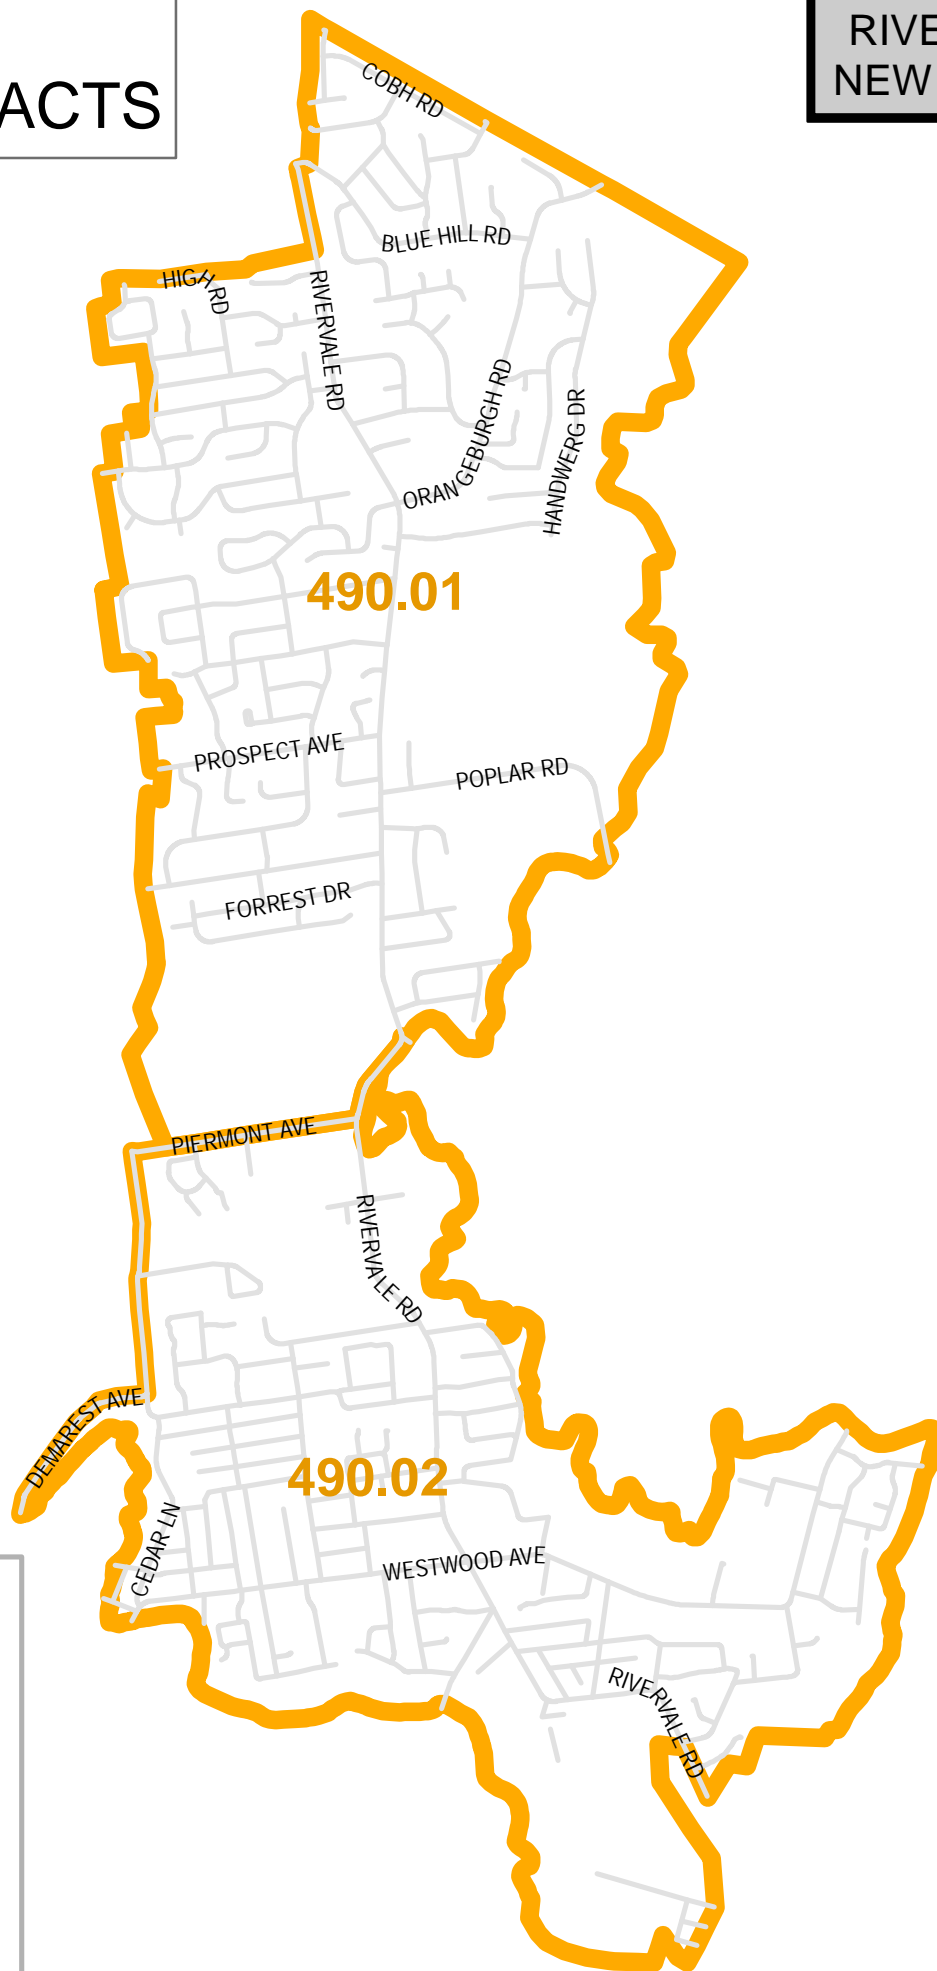

2010 CENSUS TRACTS

RIVER VALE
NEW JERSEY

LEGEND

-  Census Tracts
-  Roads

Bergen County
Department of Planning
& Economic Development