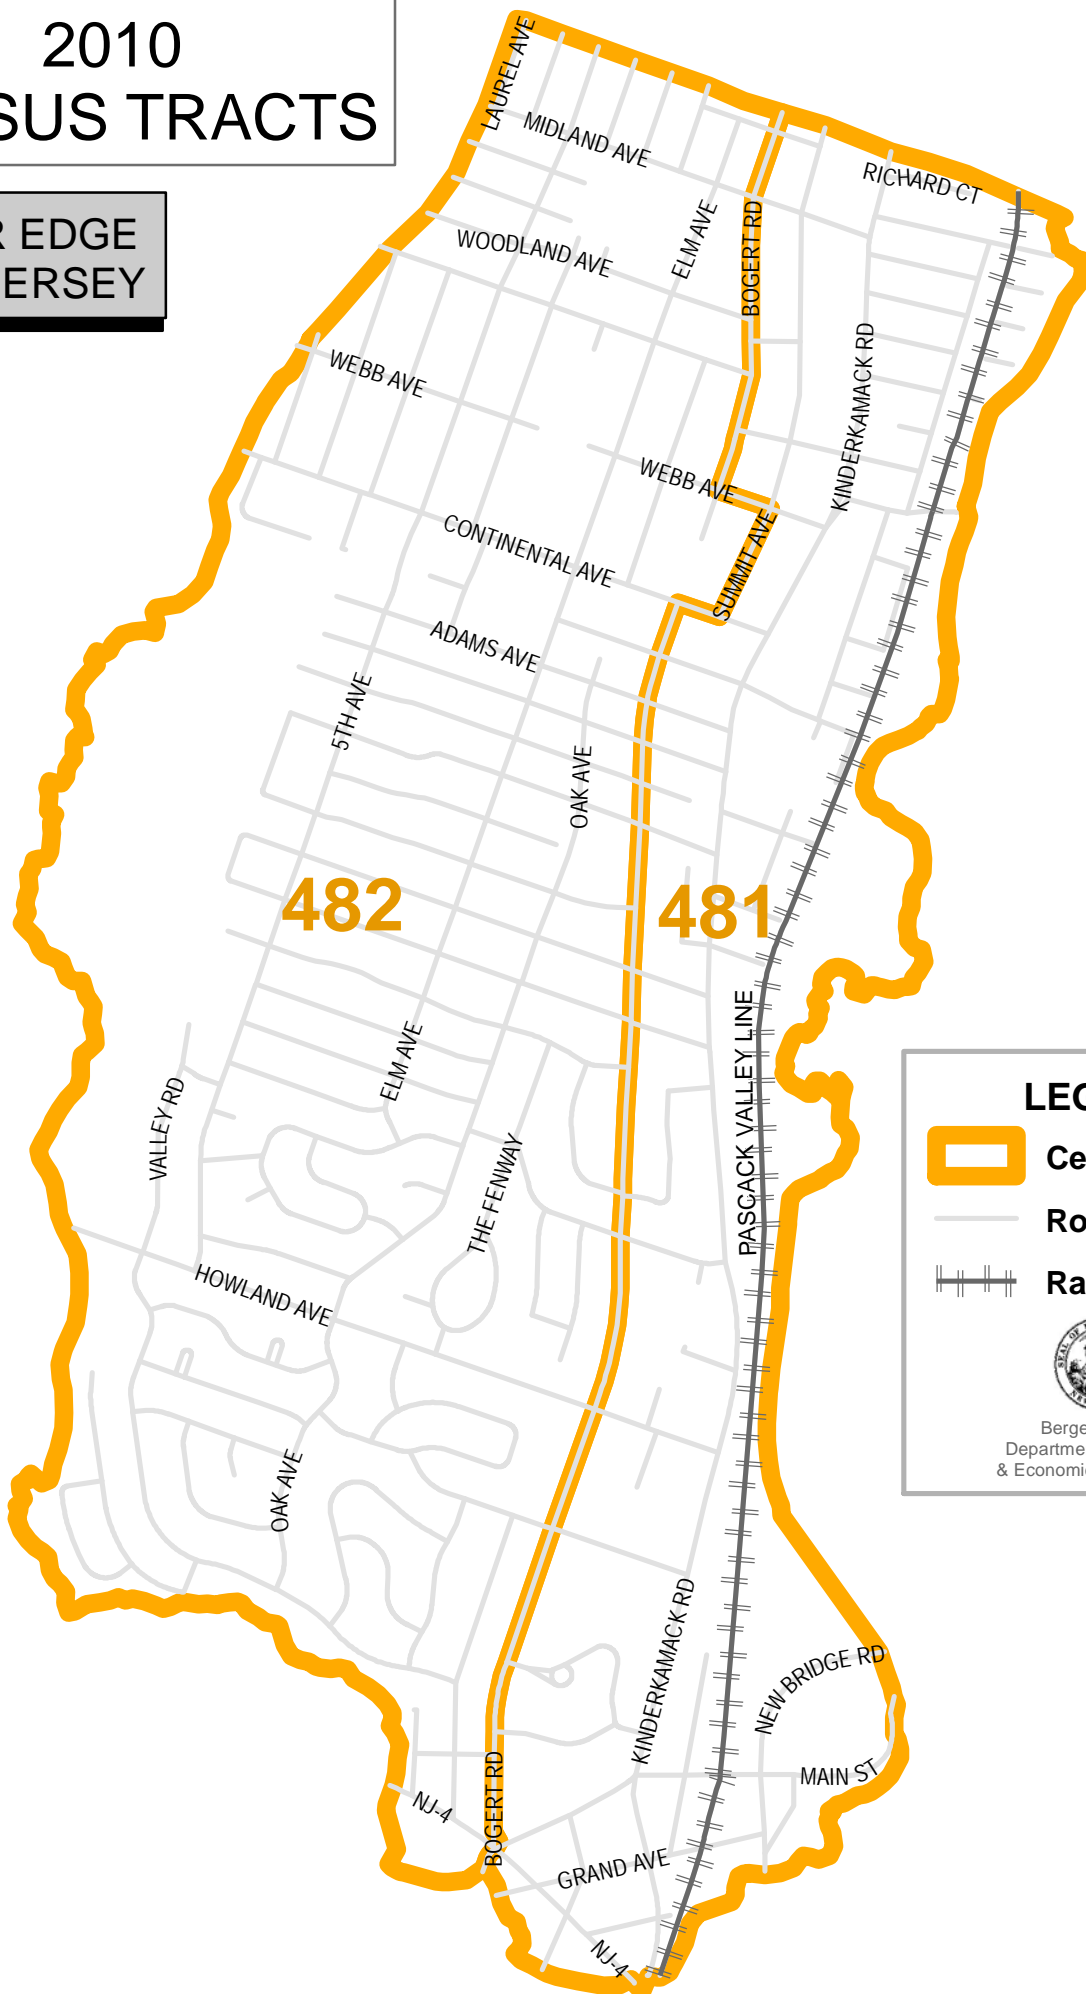

# 2010 CENSUS TRACTS

RIVER EDGE  
NEW JERSEY

## LEGEND

-  Census Tracts
-  Roads
-  Rail Lines

Bergen County  
Department of Planning  
& Economic Development