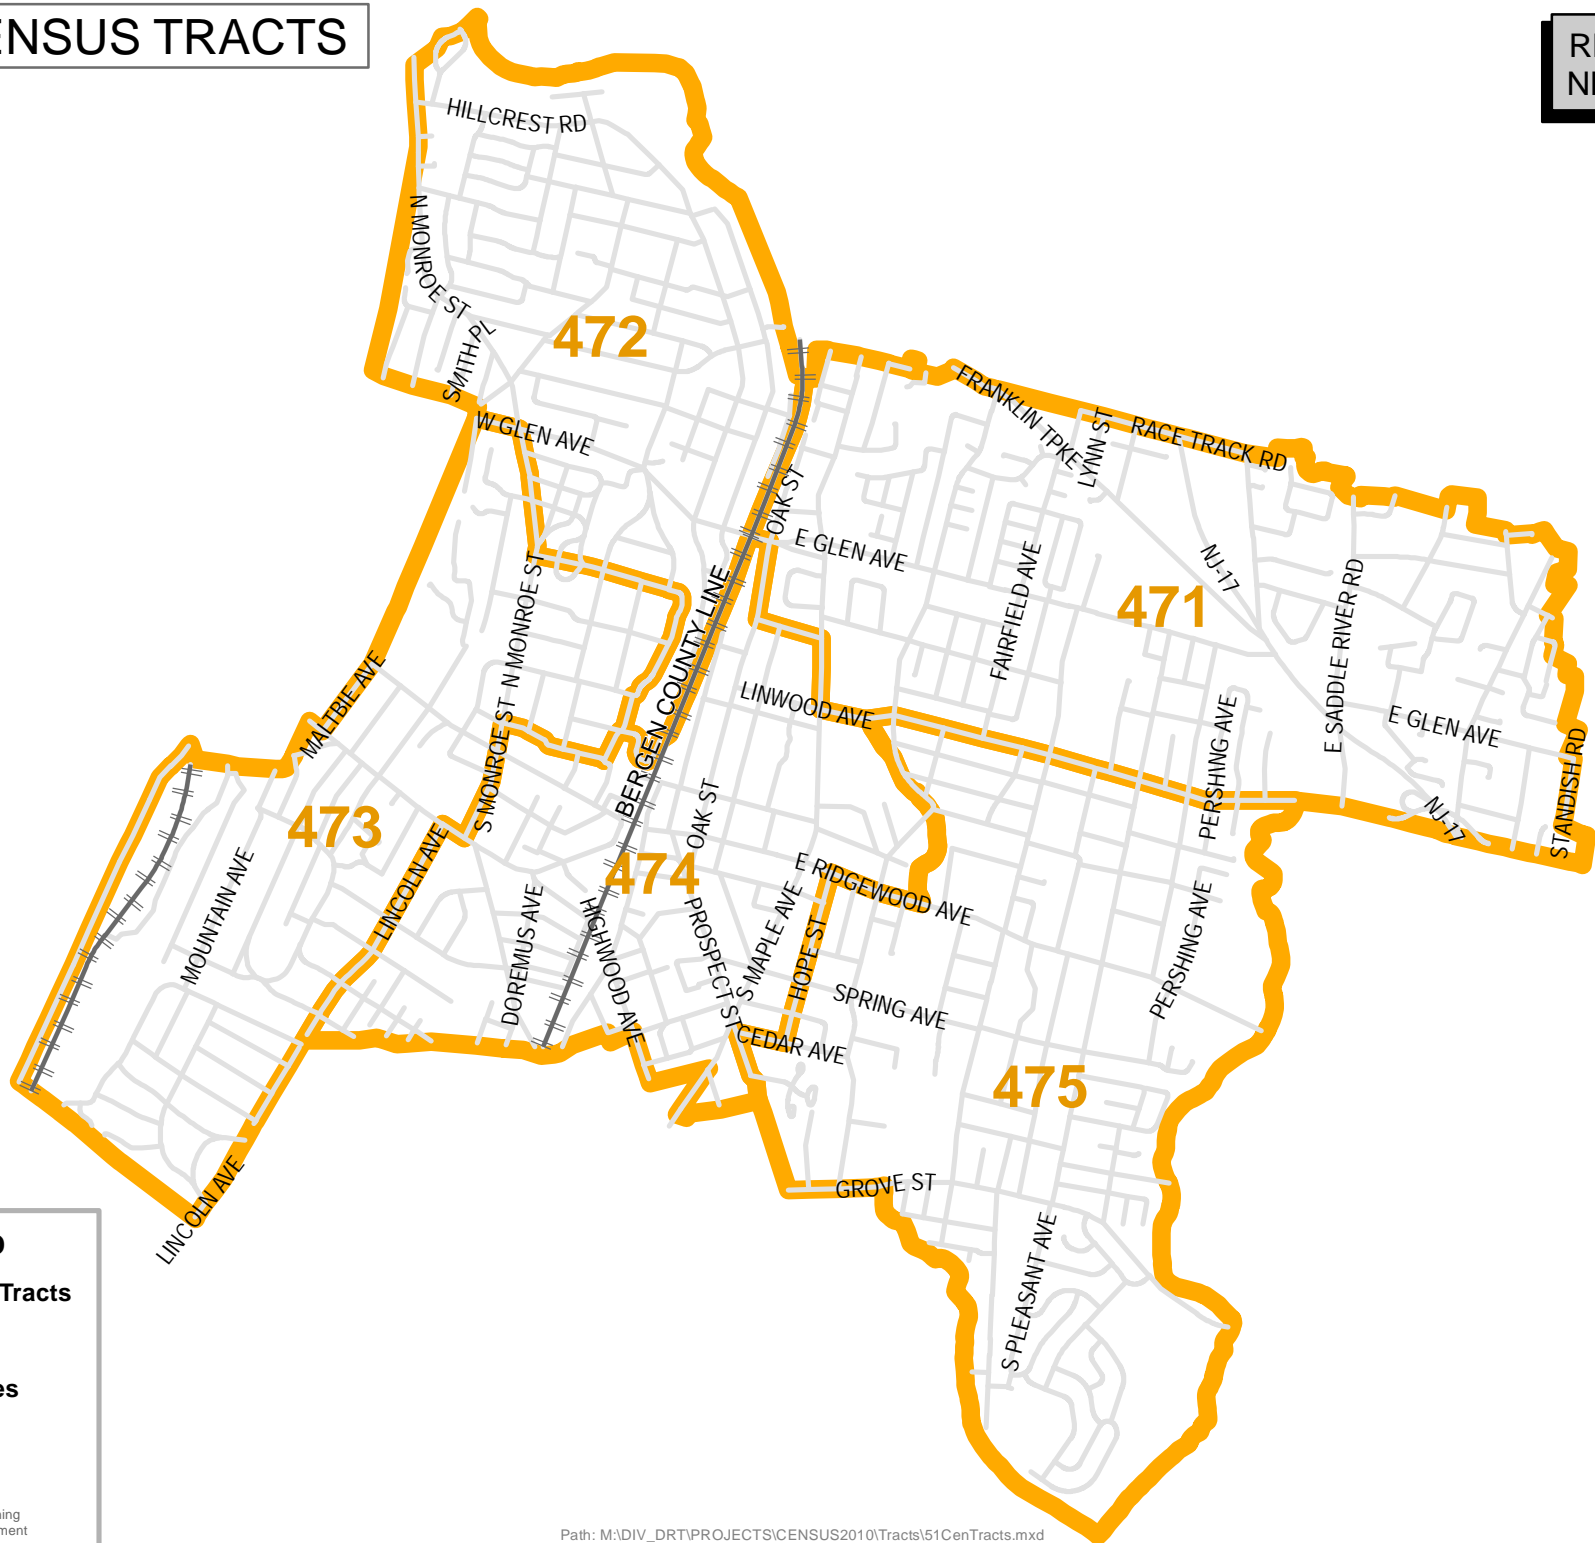

2010 CENSUS TRACTS

RIDGEWOOD
NEW JERSEY

LEGEND

- Census Tracts
- Roads
- Rail Lines

Bergen County
Department of Planning
& Economic Development