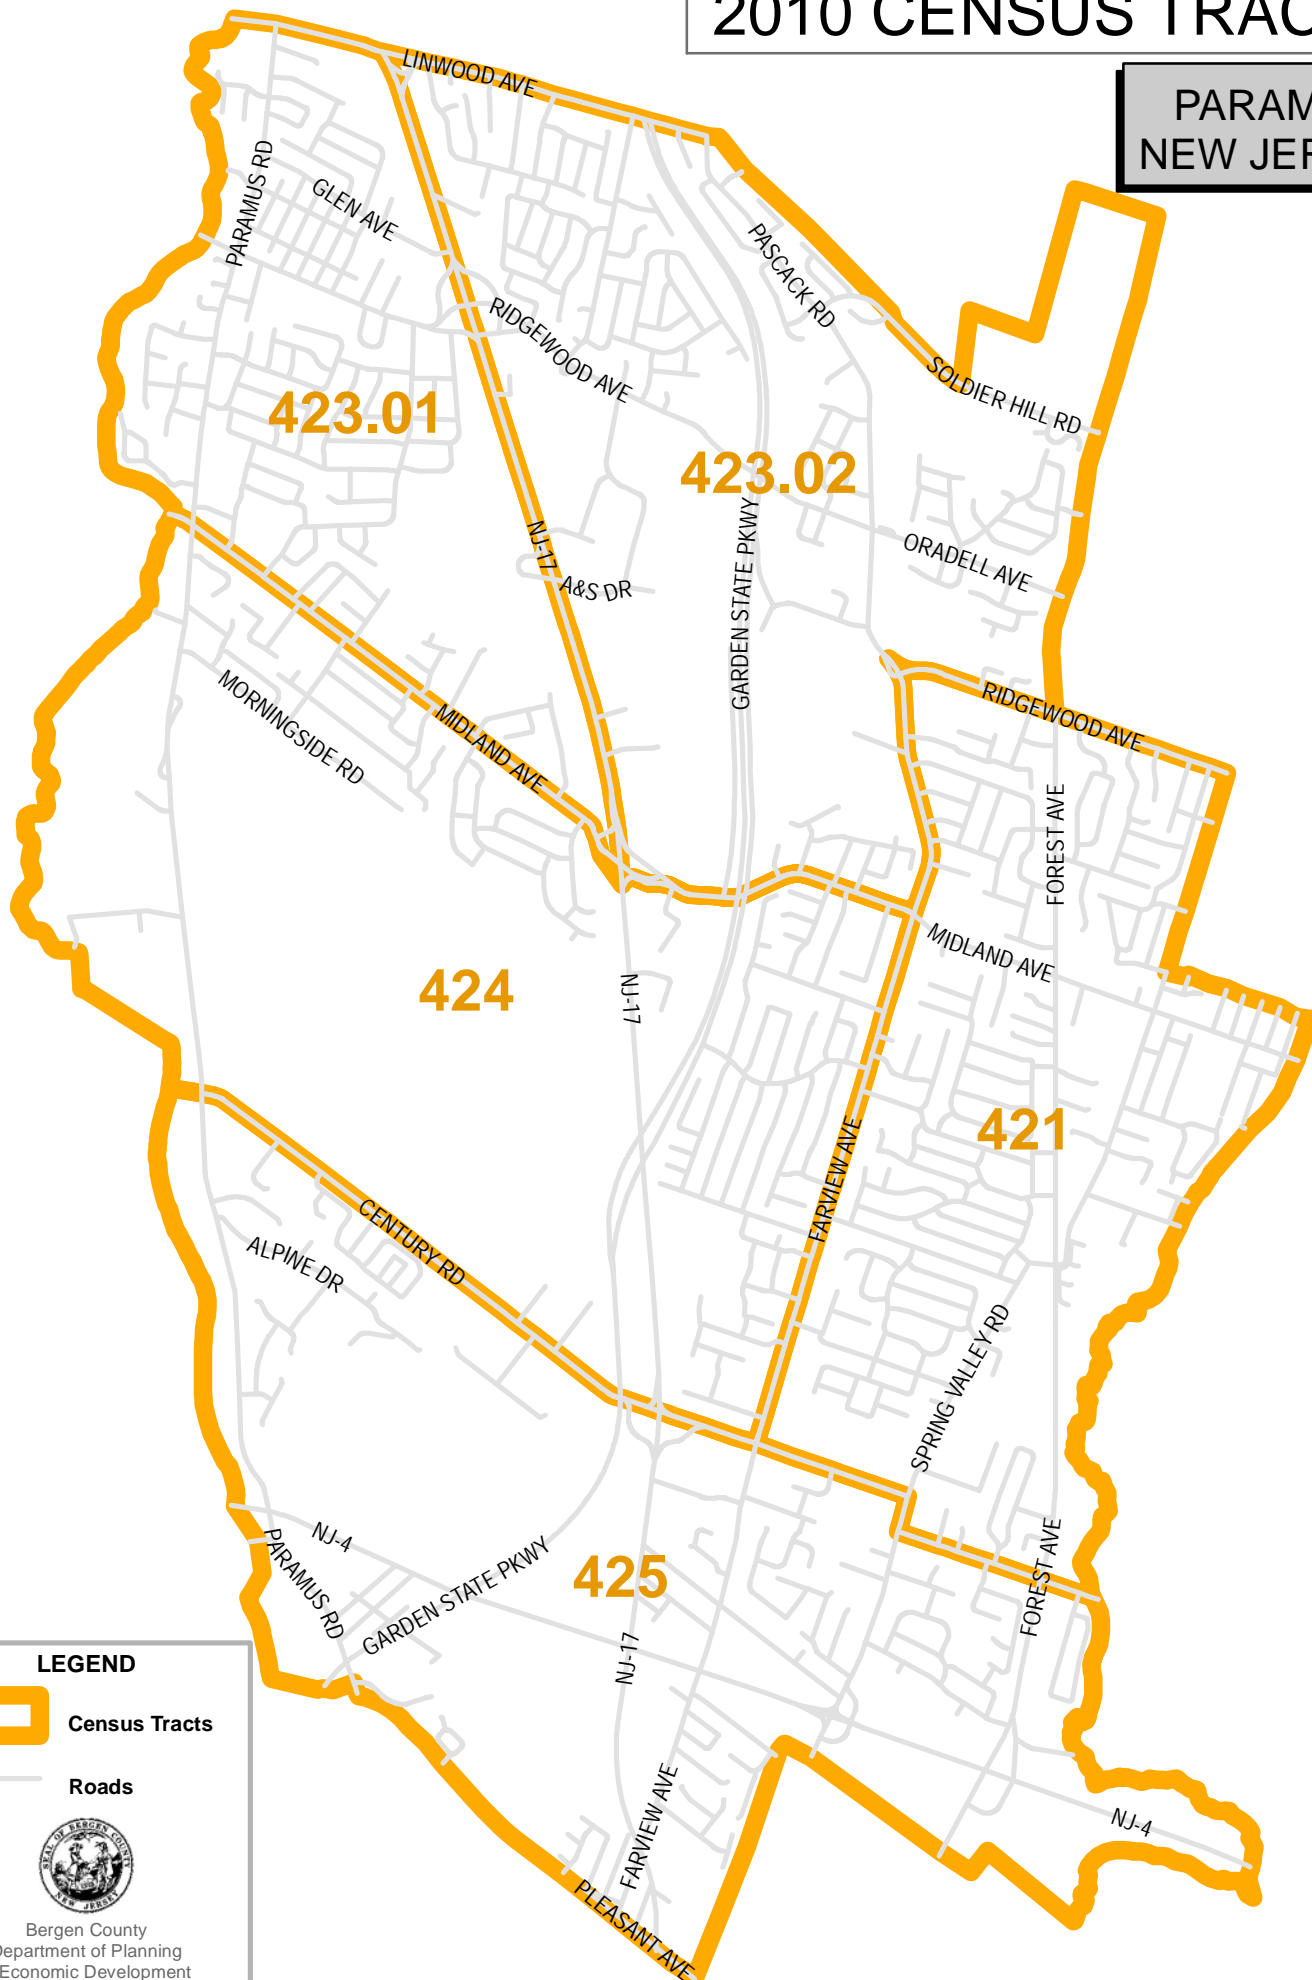

# 2010 CENSUS TRACTS

PARAMUS  
NEW JERSEY

**LEGEND**

-  Census Tracts
-  Roads

Bergen County  
Department of Planning  
& Economic Development