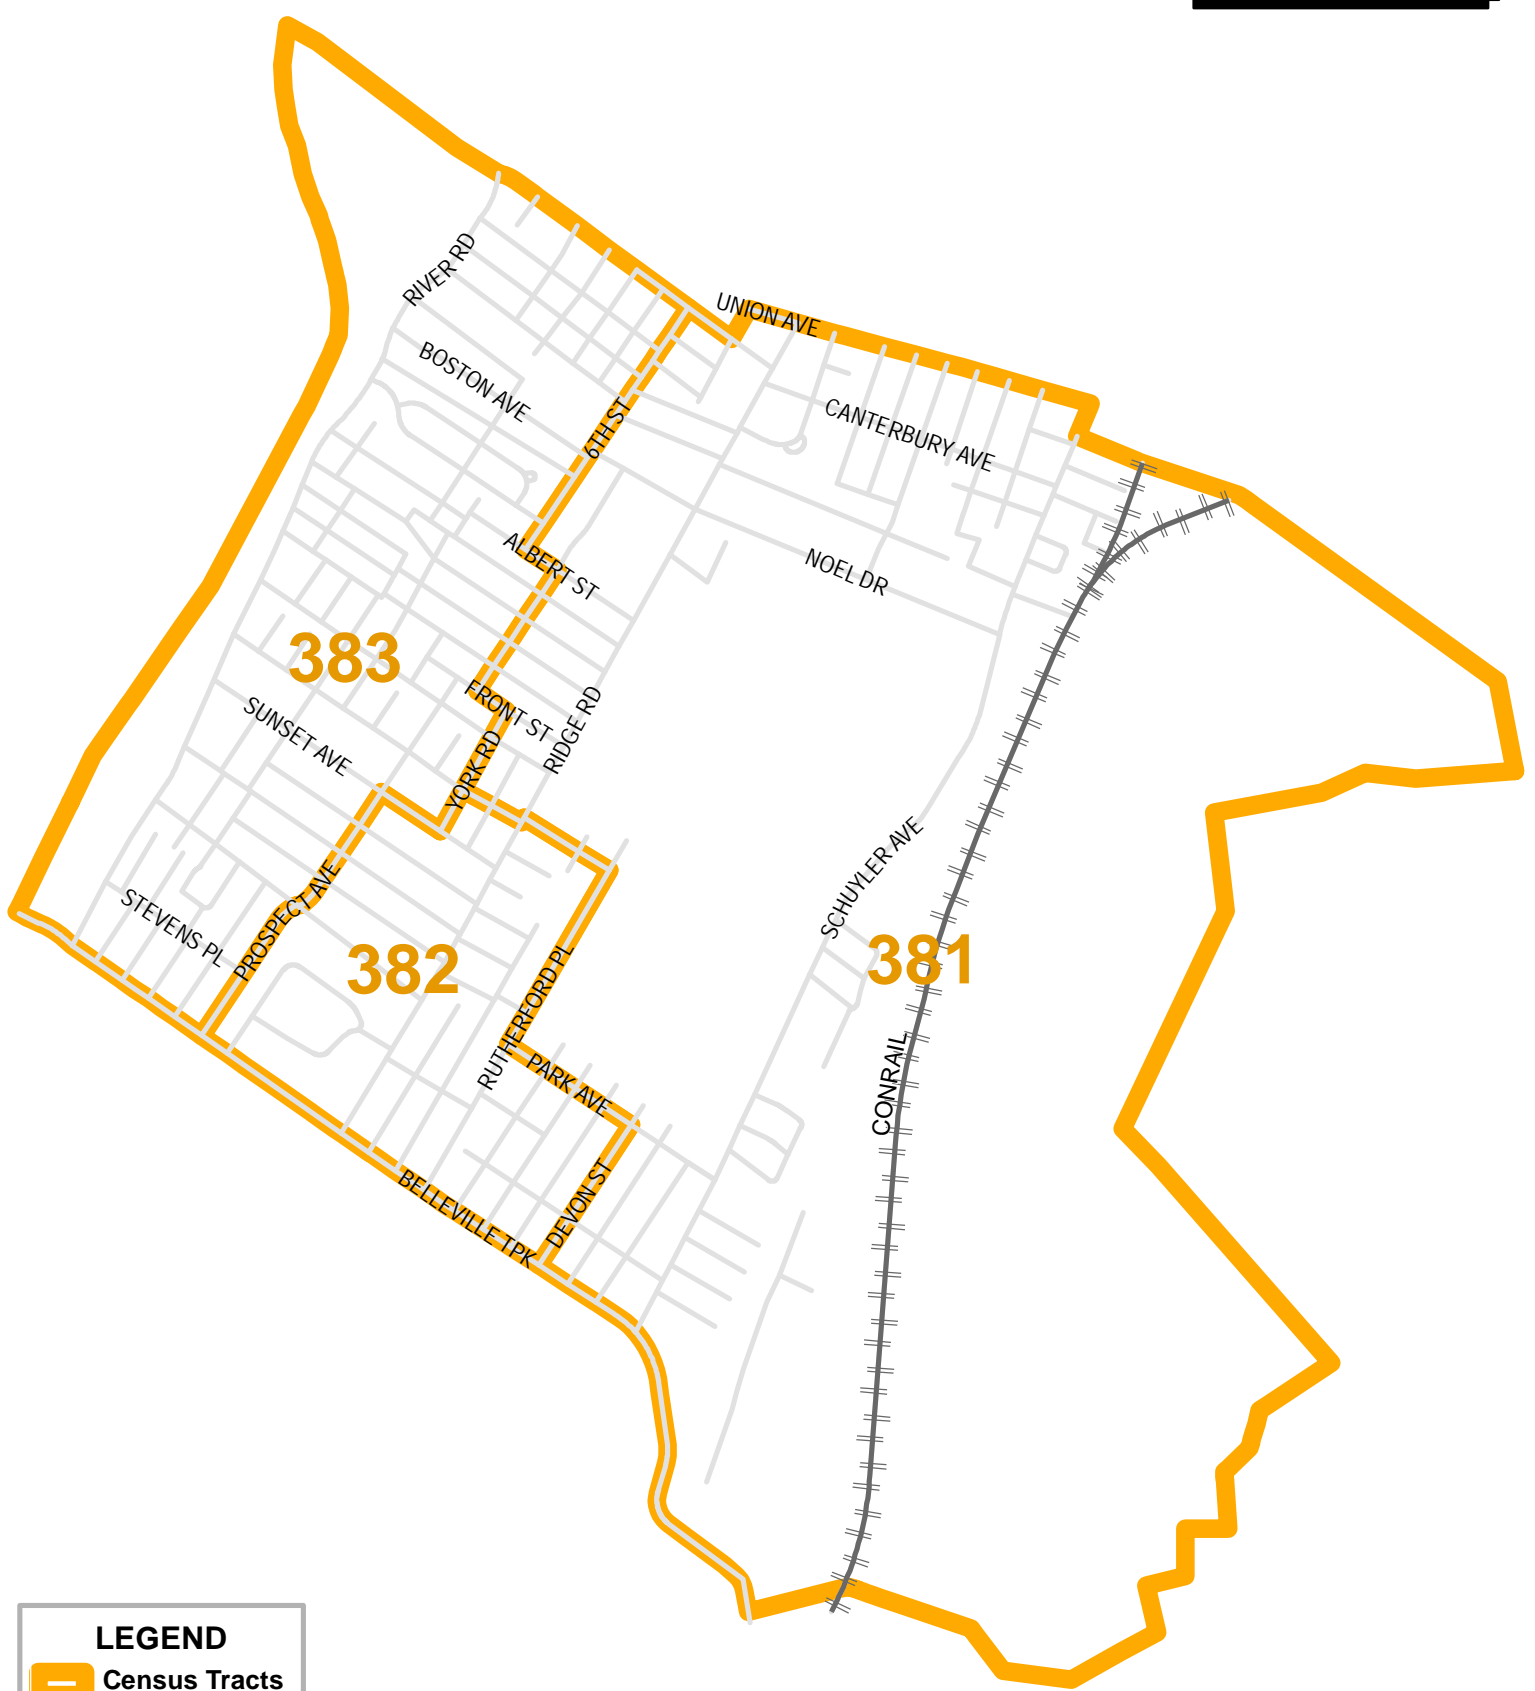

2010 CENSUS TRACTS

NORTH ARLINGTON
NEW JERSEY

LEGEND

- Census Tracts
- Roads
- Rail Lines

Bergen County
Department of Planning
& Economic Development