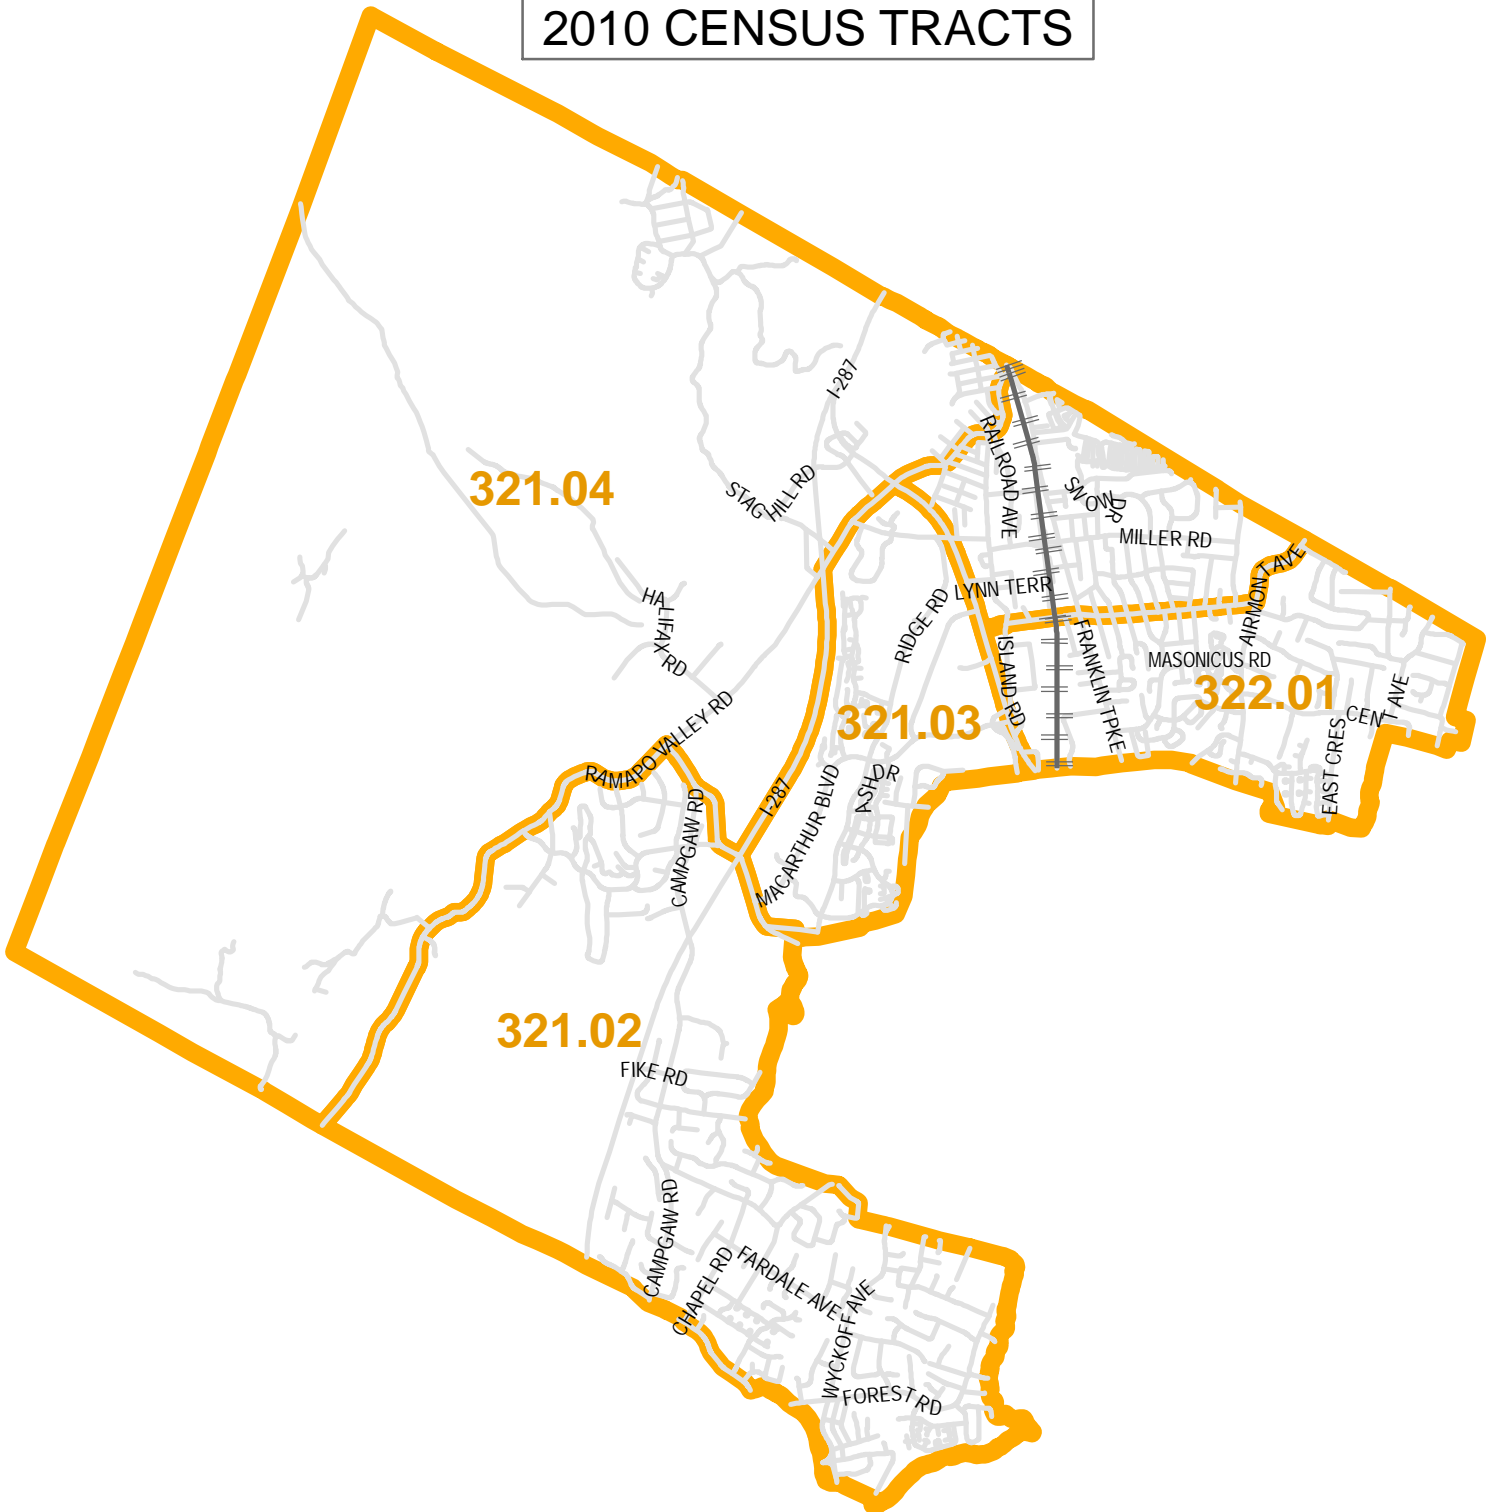

2010 CENSUS TRACTS

MAHWAH
NEW JERSEY

LEGEND

- Census Tracts
- Roads
- Rail Lines

Bergen County
Department of Planning
& Economic Development