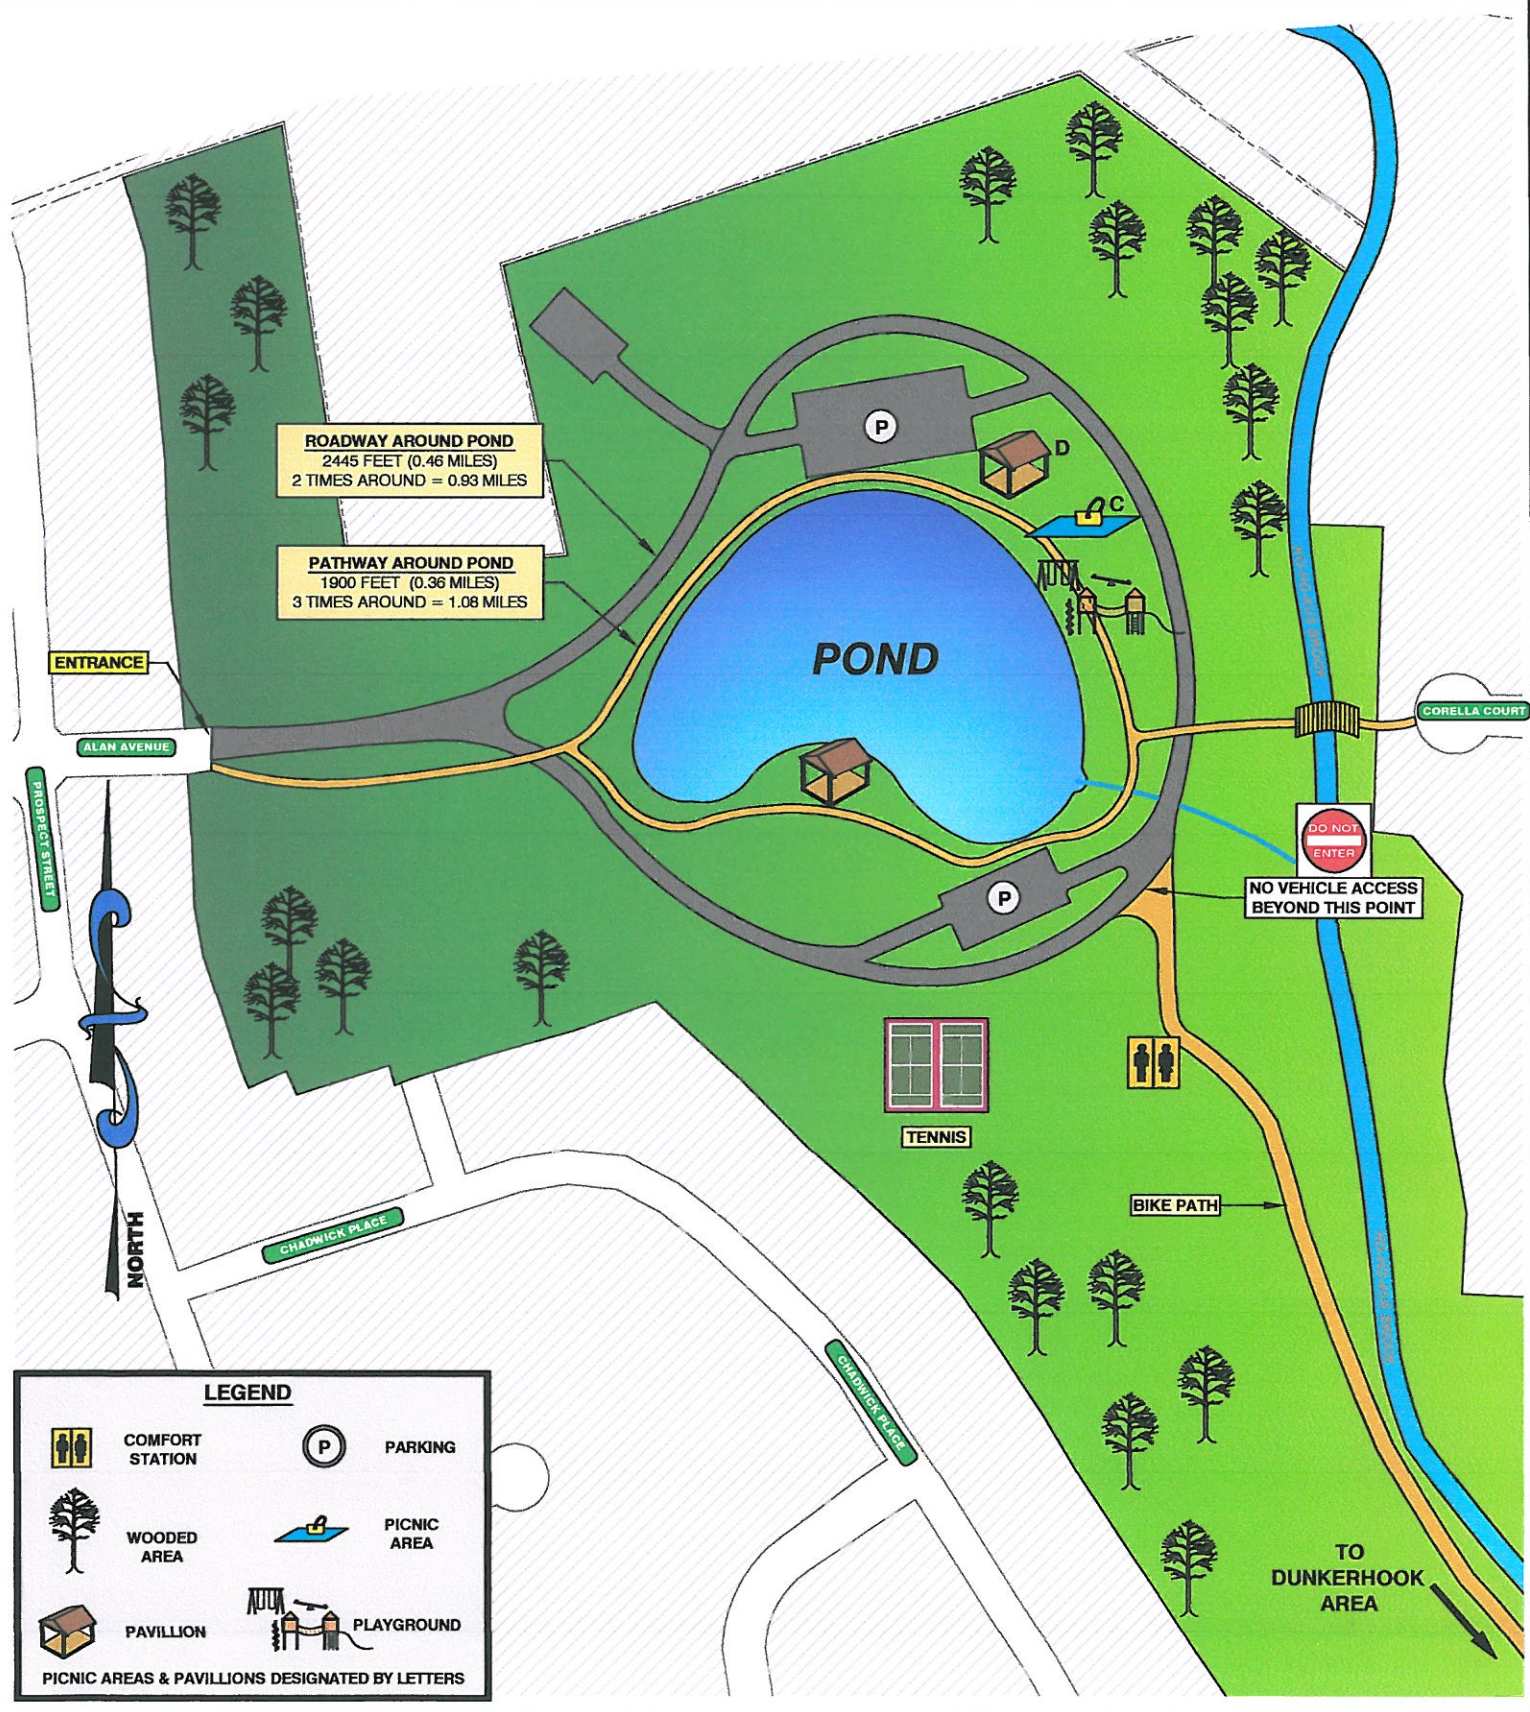

SADDLE RIVER COUNTY PARK

GLEN ROCK AREA

ALAN AVENUE
GLEN ROCK, NJ

ROADWAY AROUND POND
 2445 FEET (0.46 MILES)
 2 TIMES AROUND = 0.93 MILES

PATHWAY AROUND POND
 1900 FEET (0.36 MILES)
 3 TIMES AROUND = 1.08 MILES

LEGEND

	COMFORT STATION		PARKING
	WOODED AREA		PICNIC AREA
	PAVILLION		PLAYGROUND

PICNIC AREAS & PAVILLIONS DESIGNATED BY LETTERS