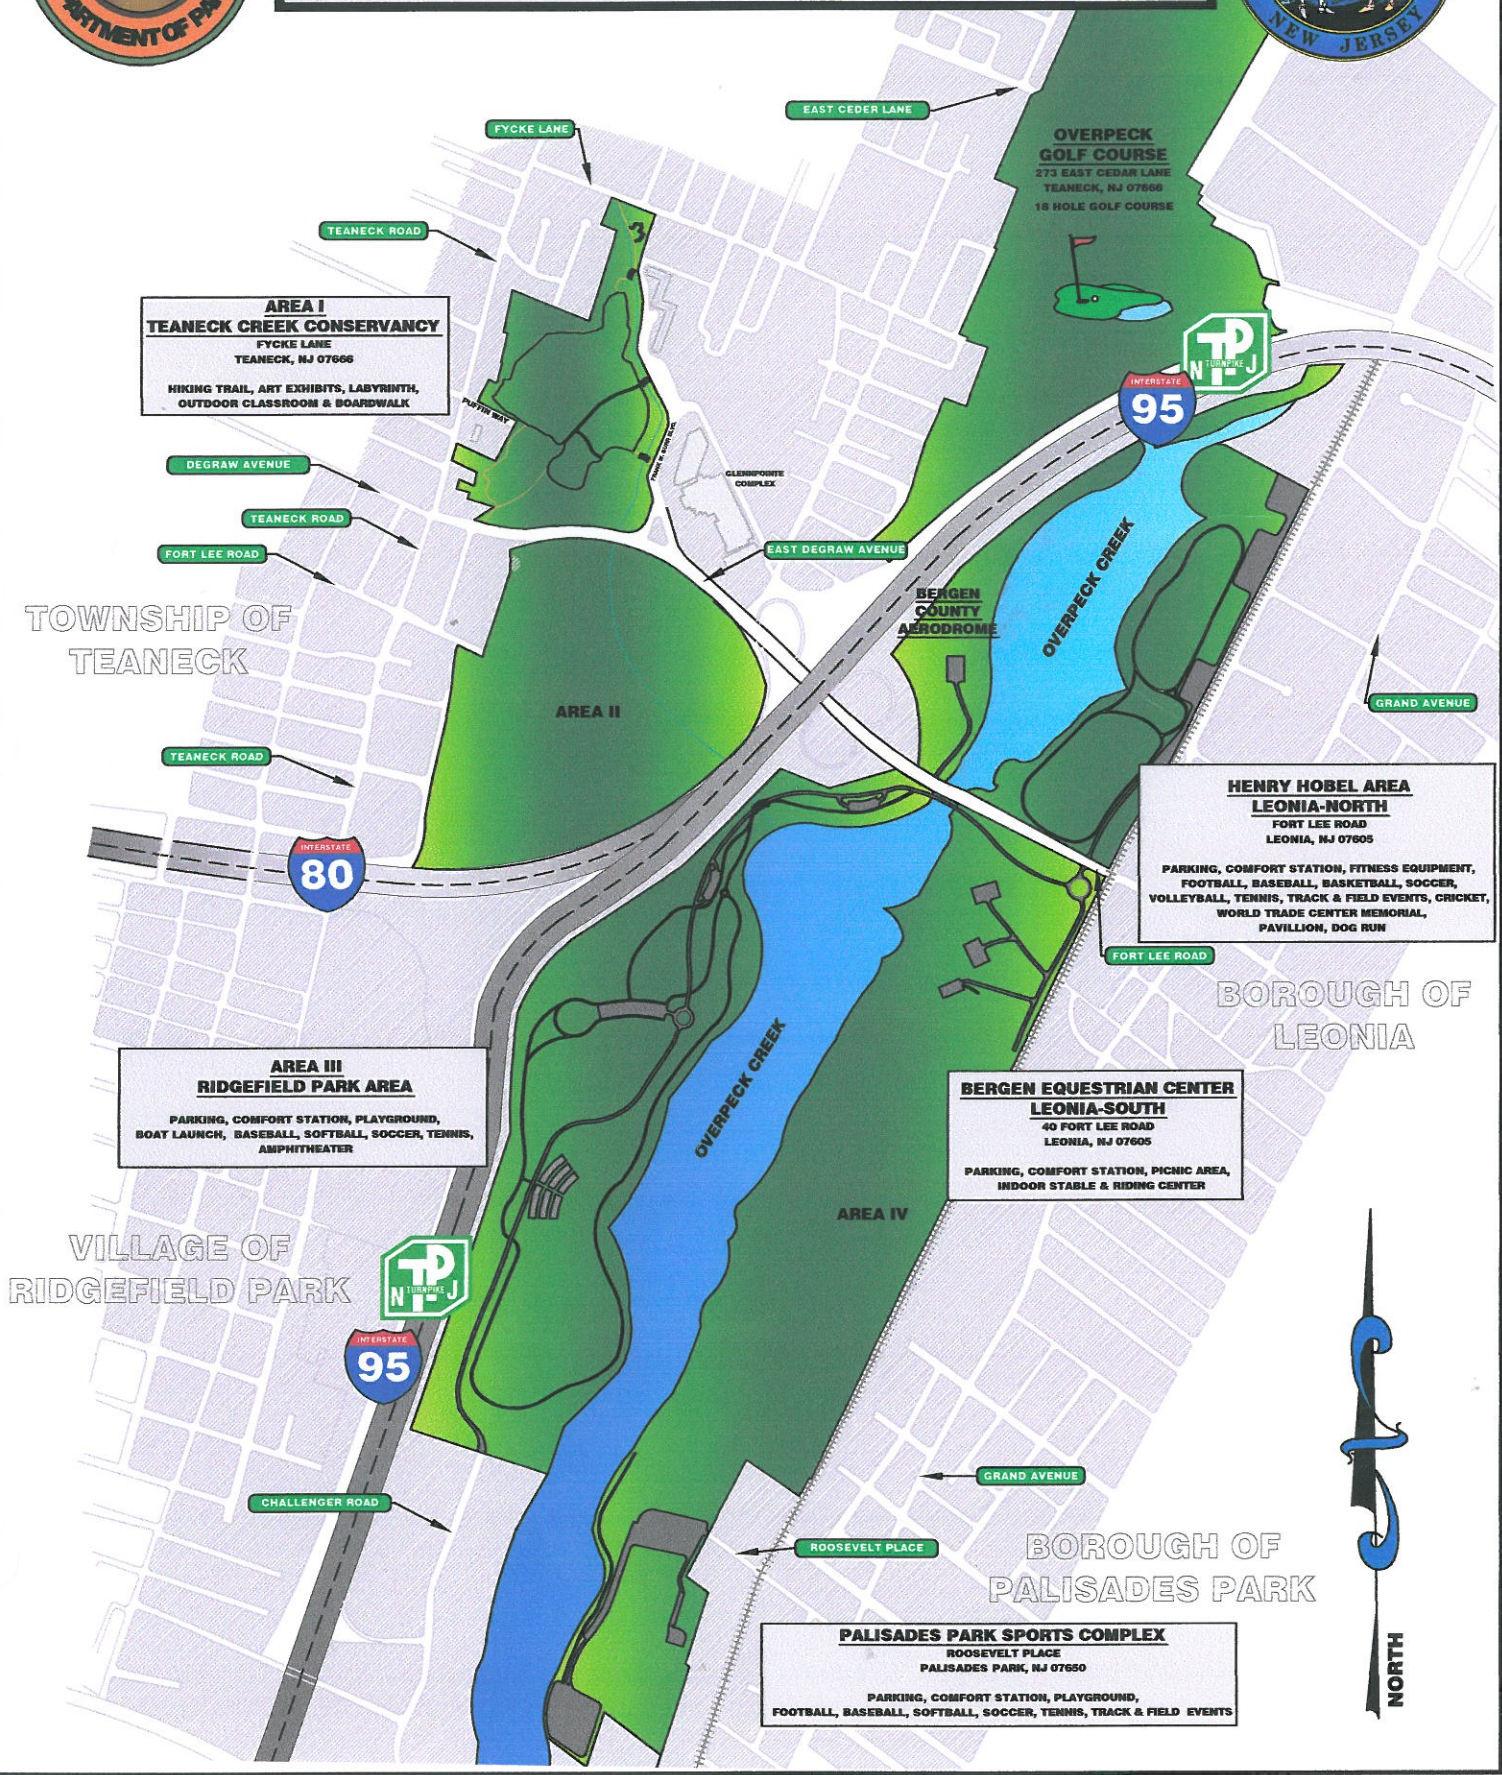

OVERPECK COUNTY PARK

TEANECK, LEONIA, RIDGEFIELD PARK,
PALISADES PARK, NJ

AREA I
TEANECK CREEK CONSERVANCY
FYCKE LANE
TEANECK, NJ 07666
HIKING TRAIL, ART EXHIBITS, LABYRINTH,
OUTDOOR CLASSROOM & BOARDWALK

HENRY HOBEL AREA
LEONIA-NORTH
FORT LEE ROAD
LEONIA, NJ 07605
PARKING, COMFORT STATION, FITNESS EQUIPMENT,
FOOTBALL, BASEBALL, BASKETBALL, SOCCER,
VOLLEYBALL, TENNIS, TRACK & FIELD EVENTS, CRICKET,
WORLD TRADE CENTER MEMORIAL,
PAVILLION, DOG RUN

AREA III
RIDGEFIELD PARK AREA
PARKING, COMFORT STATION, PLAYGROUND,
BOAT LAUNCH, BASEBALL, SOFTBALL, SOCCER, TENNIS,
AMPHITHEATER

BERGEN EQUESTRIAN CENTER
LEONIA-SOUTH
40 FORT LEE ROAD
LEONIA, NJ 07605
PARKING, COMFORT STATION, PICNIC AREA,
INDOOR STABLE & RIDING CENTER

PALISADES PARK SPORTS COMPLEX
ROOSEVELT PLACE
PALISADES PARK, NJ 07650
PARKING, COMFORT STATION, PLAYGROUND,
FOOTBALL, BASEBALL, SOFTBALL, SOCCER, TENNIS, TRACK & FIELD EVENTS