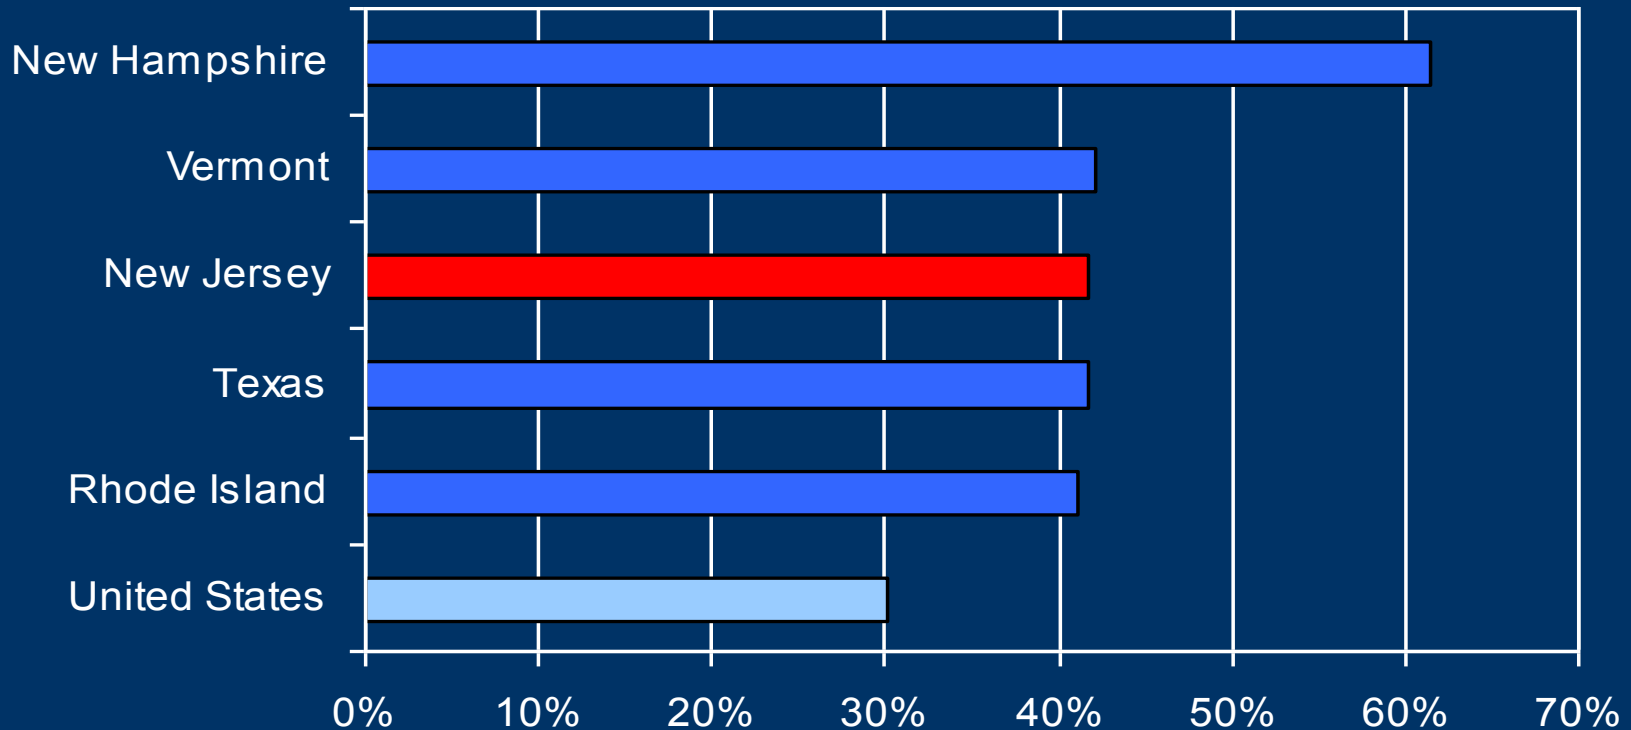

Over-Reliance on Property Tax

Percent of Total State and Local Tax Revenue Derived From Property Tax

Data source: U.S. Bureau of the Census, 2007 Census of Government Finance