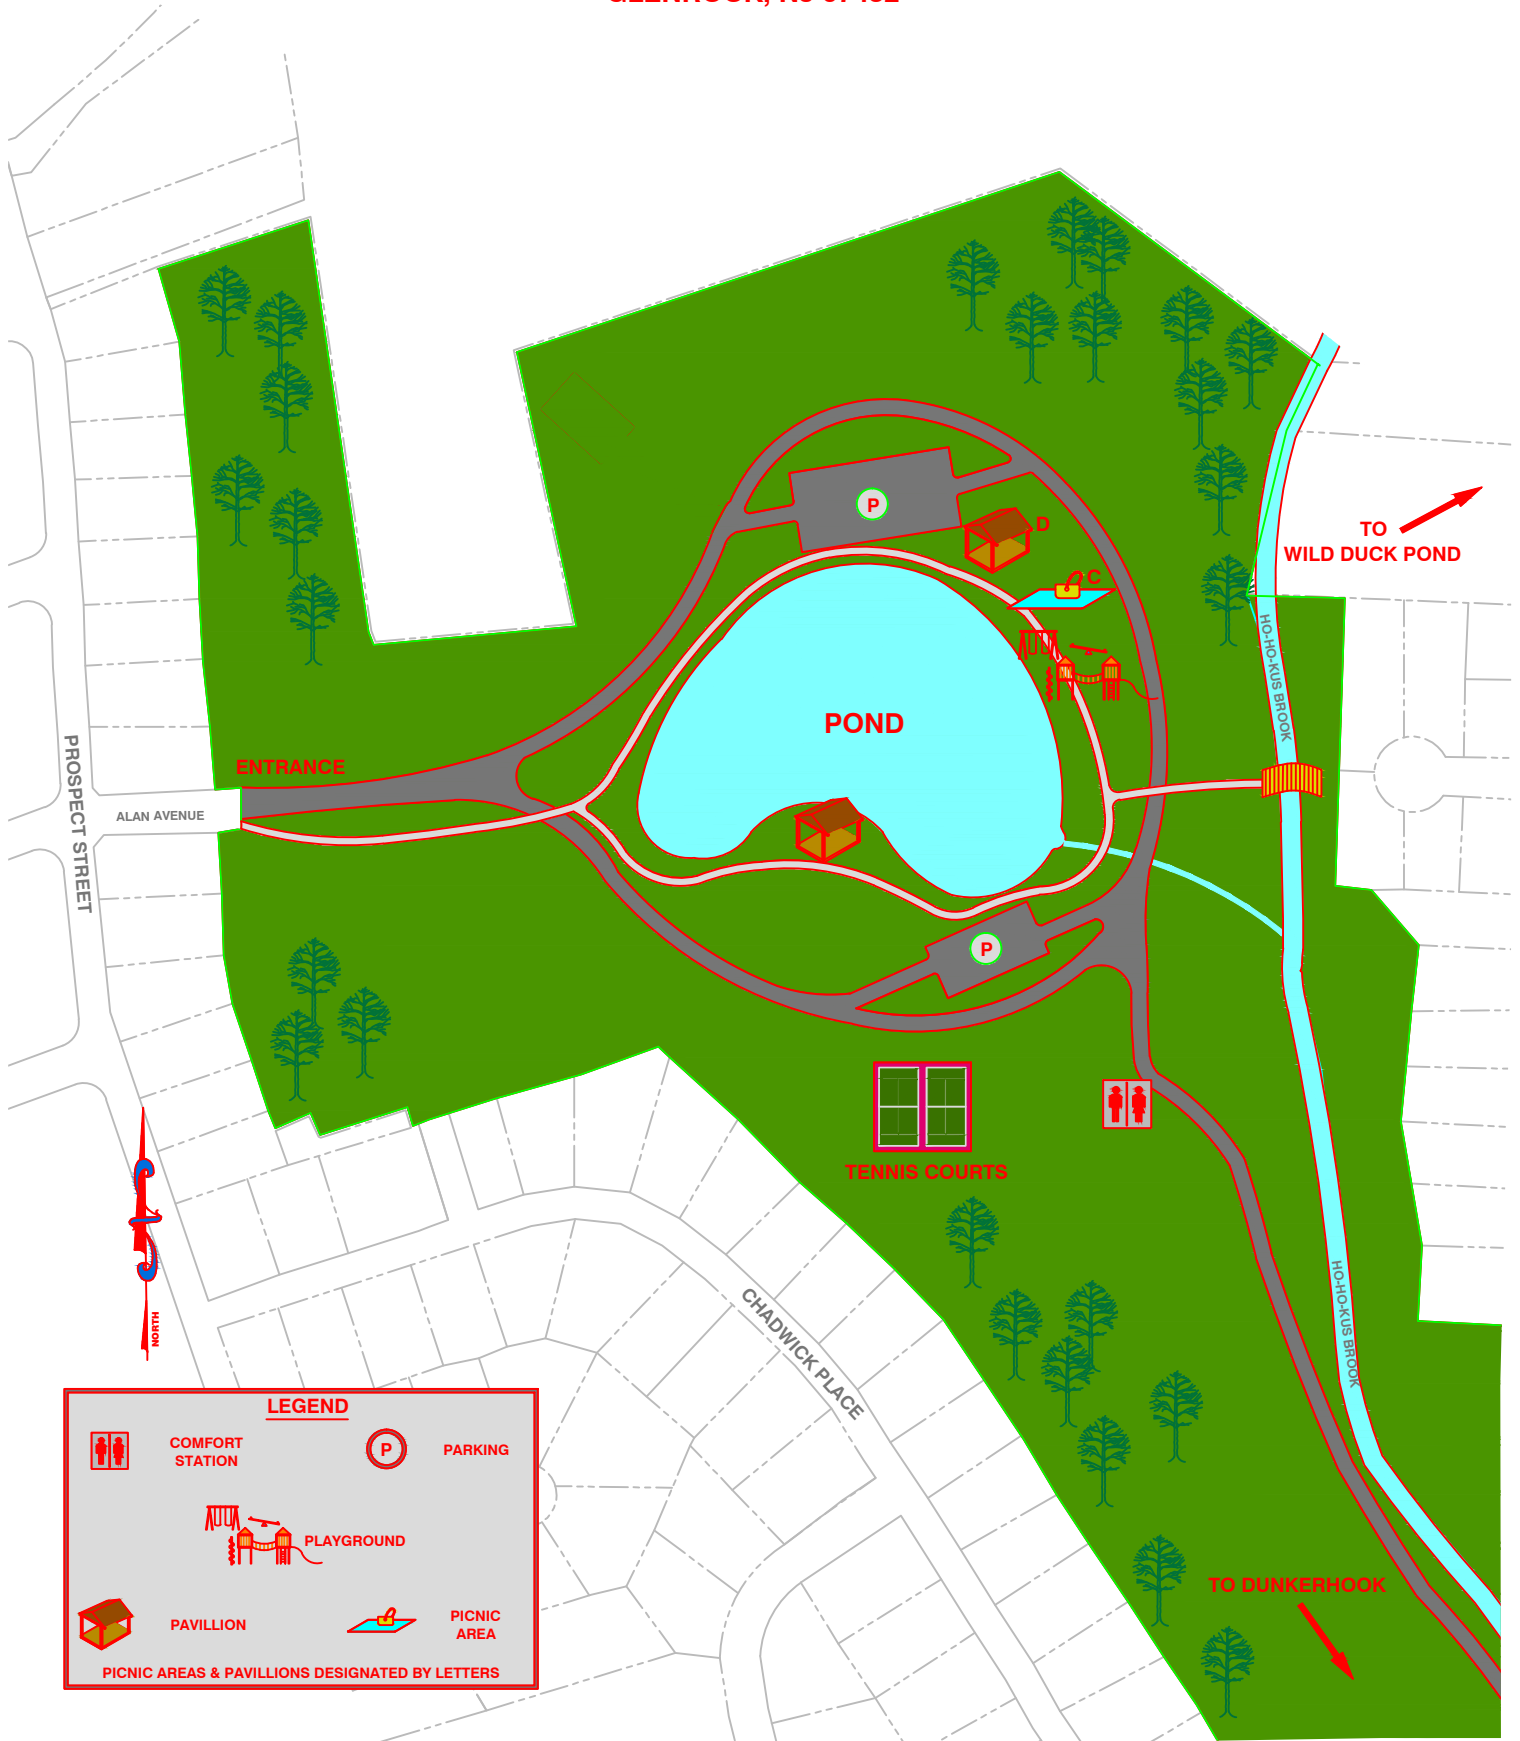

SADDLE RIVER COUNTY PARK

GLENROCK AREA
ALAN AVENUE
GLENROCK, NJ 07452

LEGEND

COMFORT STATION

PARKING

PLAYGROUND

PAVILLION

PICNIC AREA

PICNIC AREAS & PAVILLIONS DESIGNATED BY LETTERS