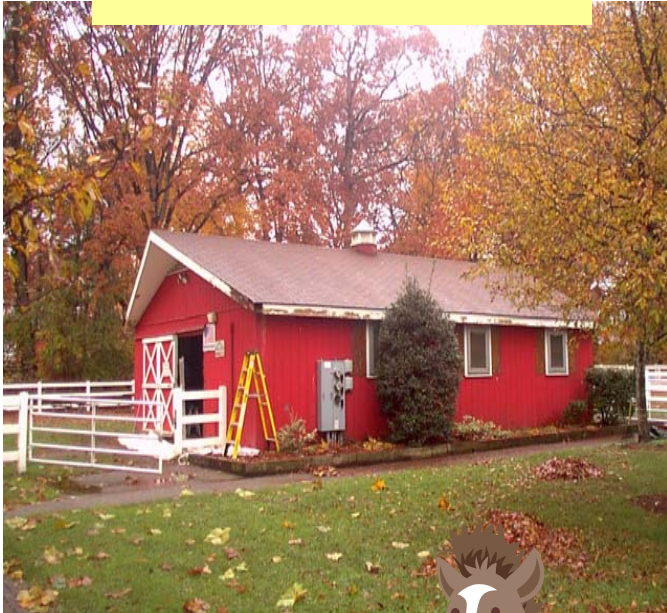

**Pony Camp at Van
Saun County Park**

216 Forest Avenue

**Paramus, New
Jersey**

June 27, 2011 – August 22, 2011