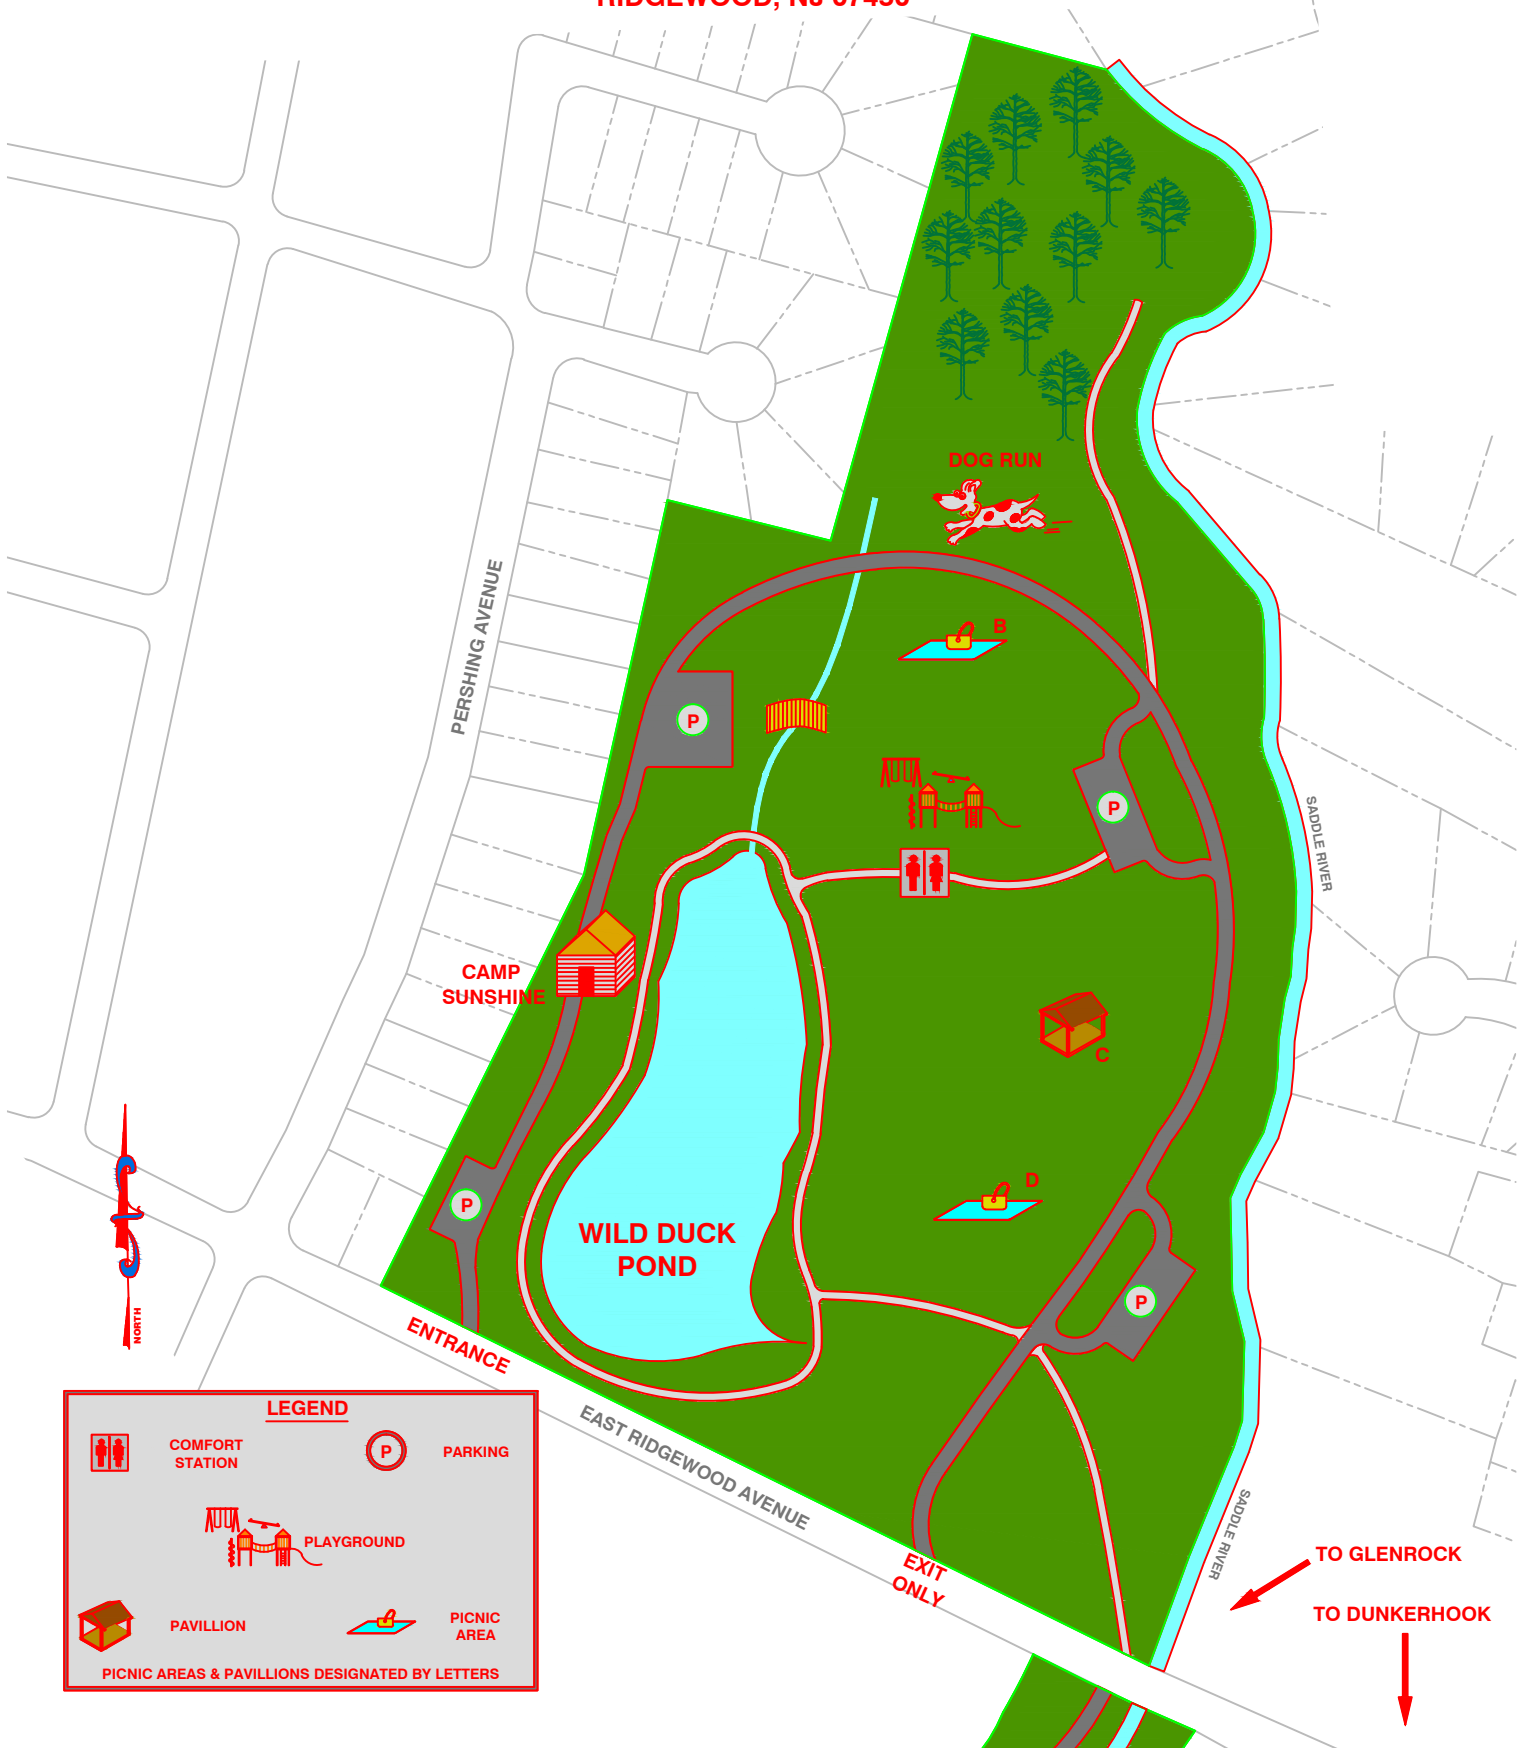

# SADDLE RIVER COUNTY PARK

WILD DUCK POND AREA  
1133 EAST RIDGEWOOD AVENUE  
RIDGEWOOD, NJ 07450

**LEGEND**

	COMFORT STATION		PARKING
	PLAYGROUND		
	PAVILLION		PICNIC AREA

PICNIC AREAS & PAVILLIONS DESIGNATED BY LETTERS