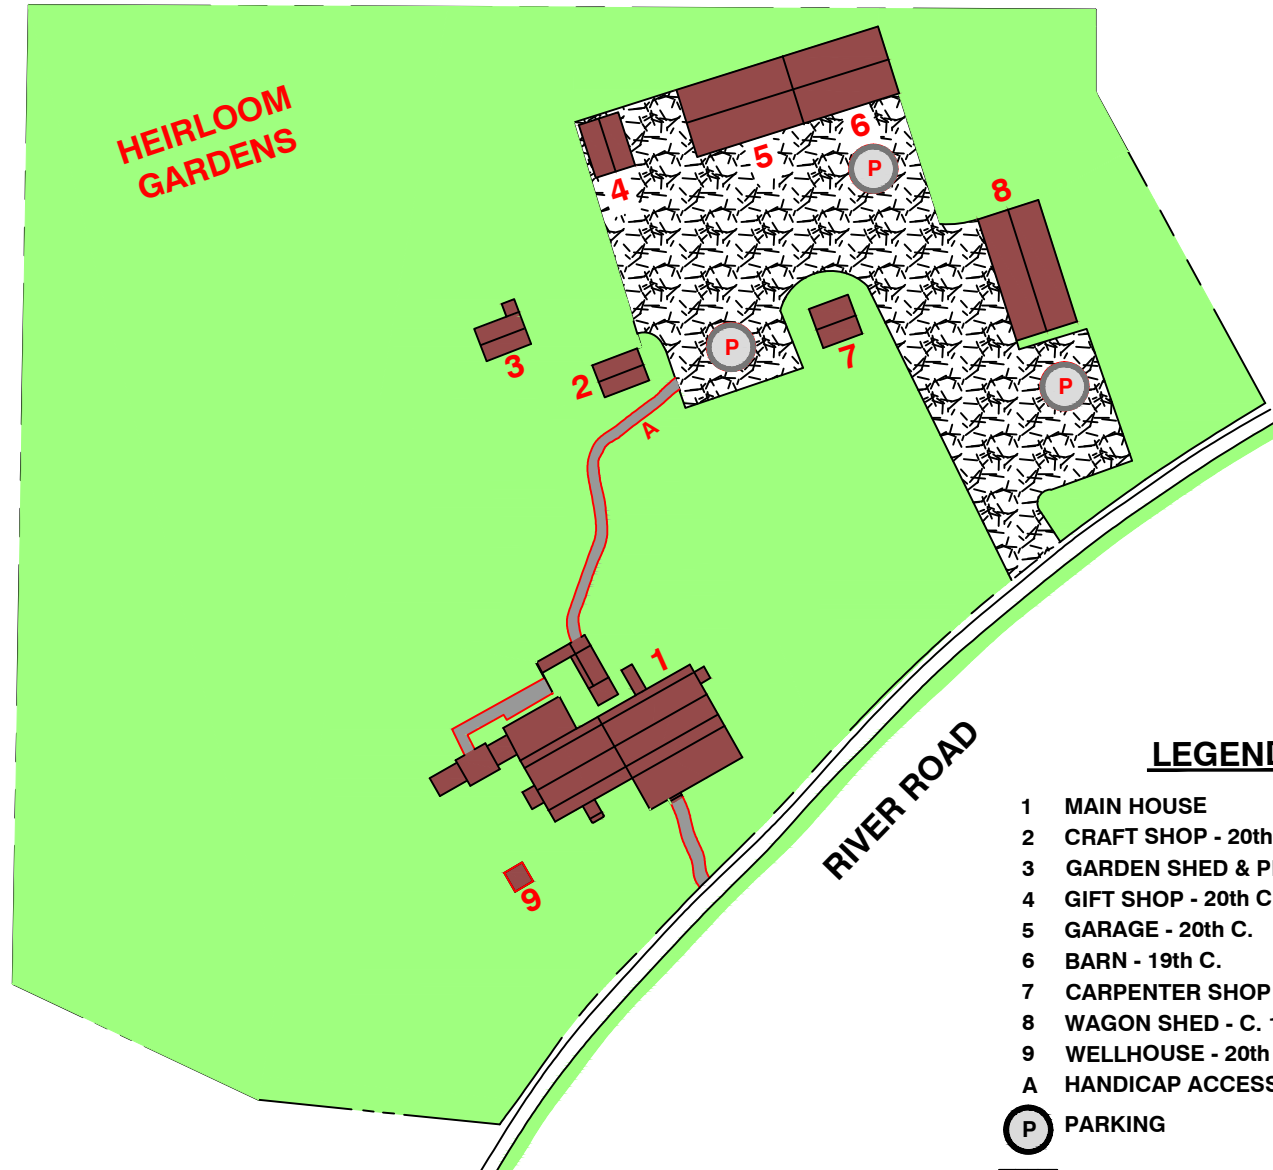

GARRETSON FARM

4-02 RIVER ROAD
FAIR LAWN, NJ 07410

LEGEND

- 1 MAIN HOUSE
- 2 CRAFT SHOP - 20th C.
- 3 GARDEN SHED & PRIVY - 20th C.
- 4 GIFT SHOP - 20th C.
- 5 GARAGE - 20th C.
- 6 BARN - 19th C.
- 7 CARPENTER SHOP - 18th C.
- 8 WAGON SHED - C. 1800
- 9 WELLHOUSE - 20th C.
- A HANDICAP ACCESSIBLE PATH

PARKING

GRAVEL PATH