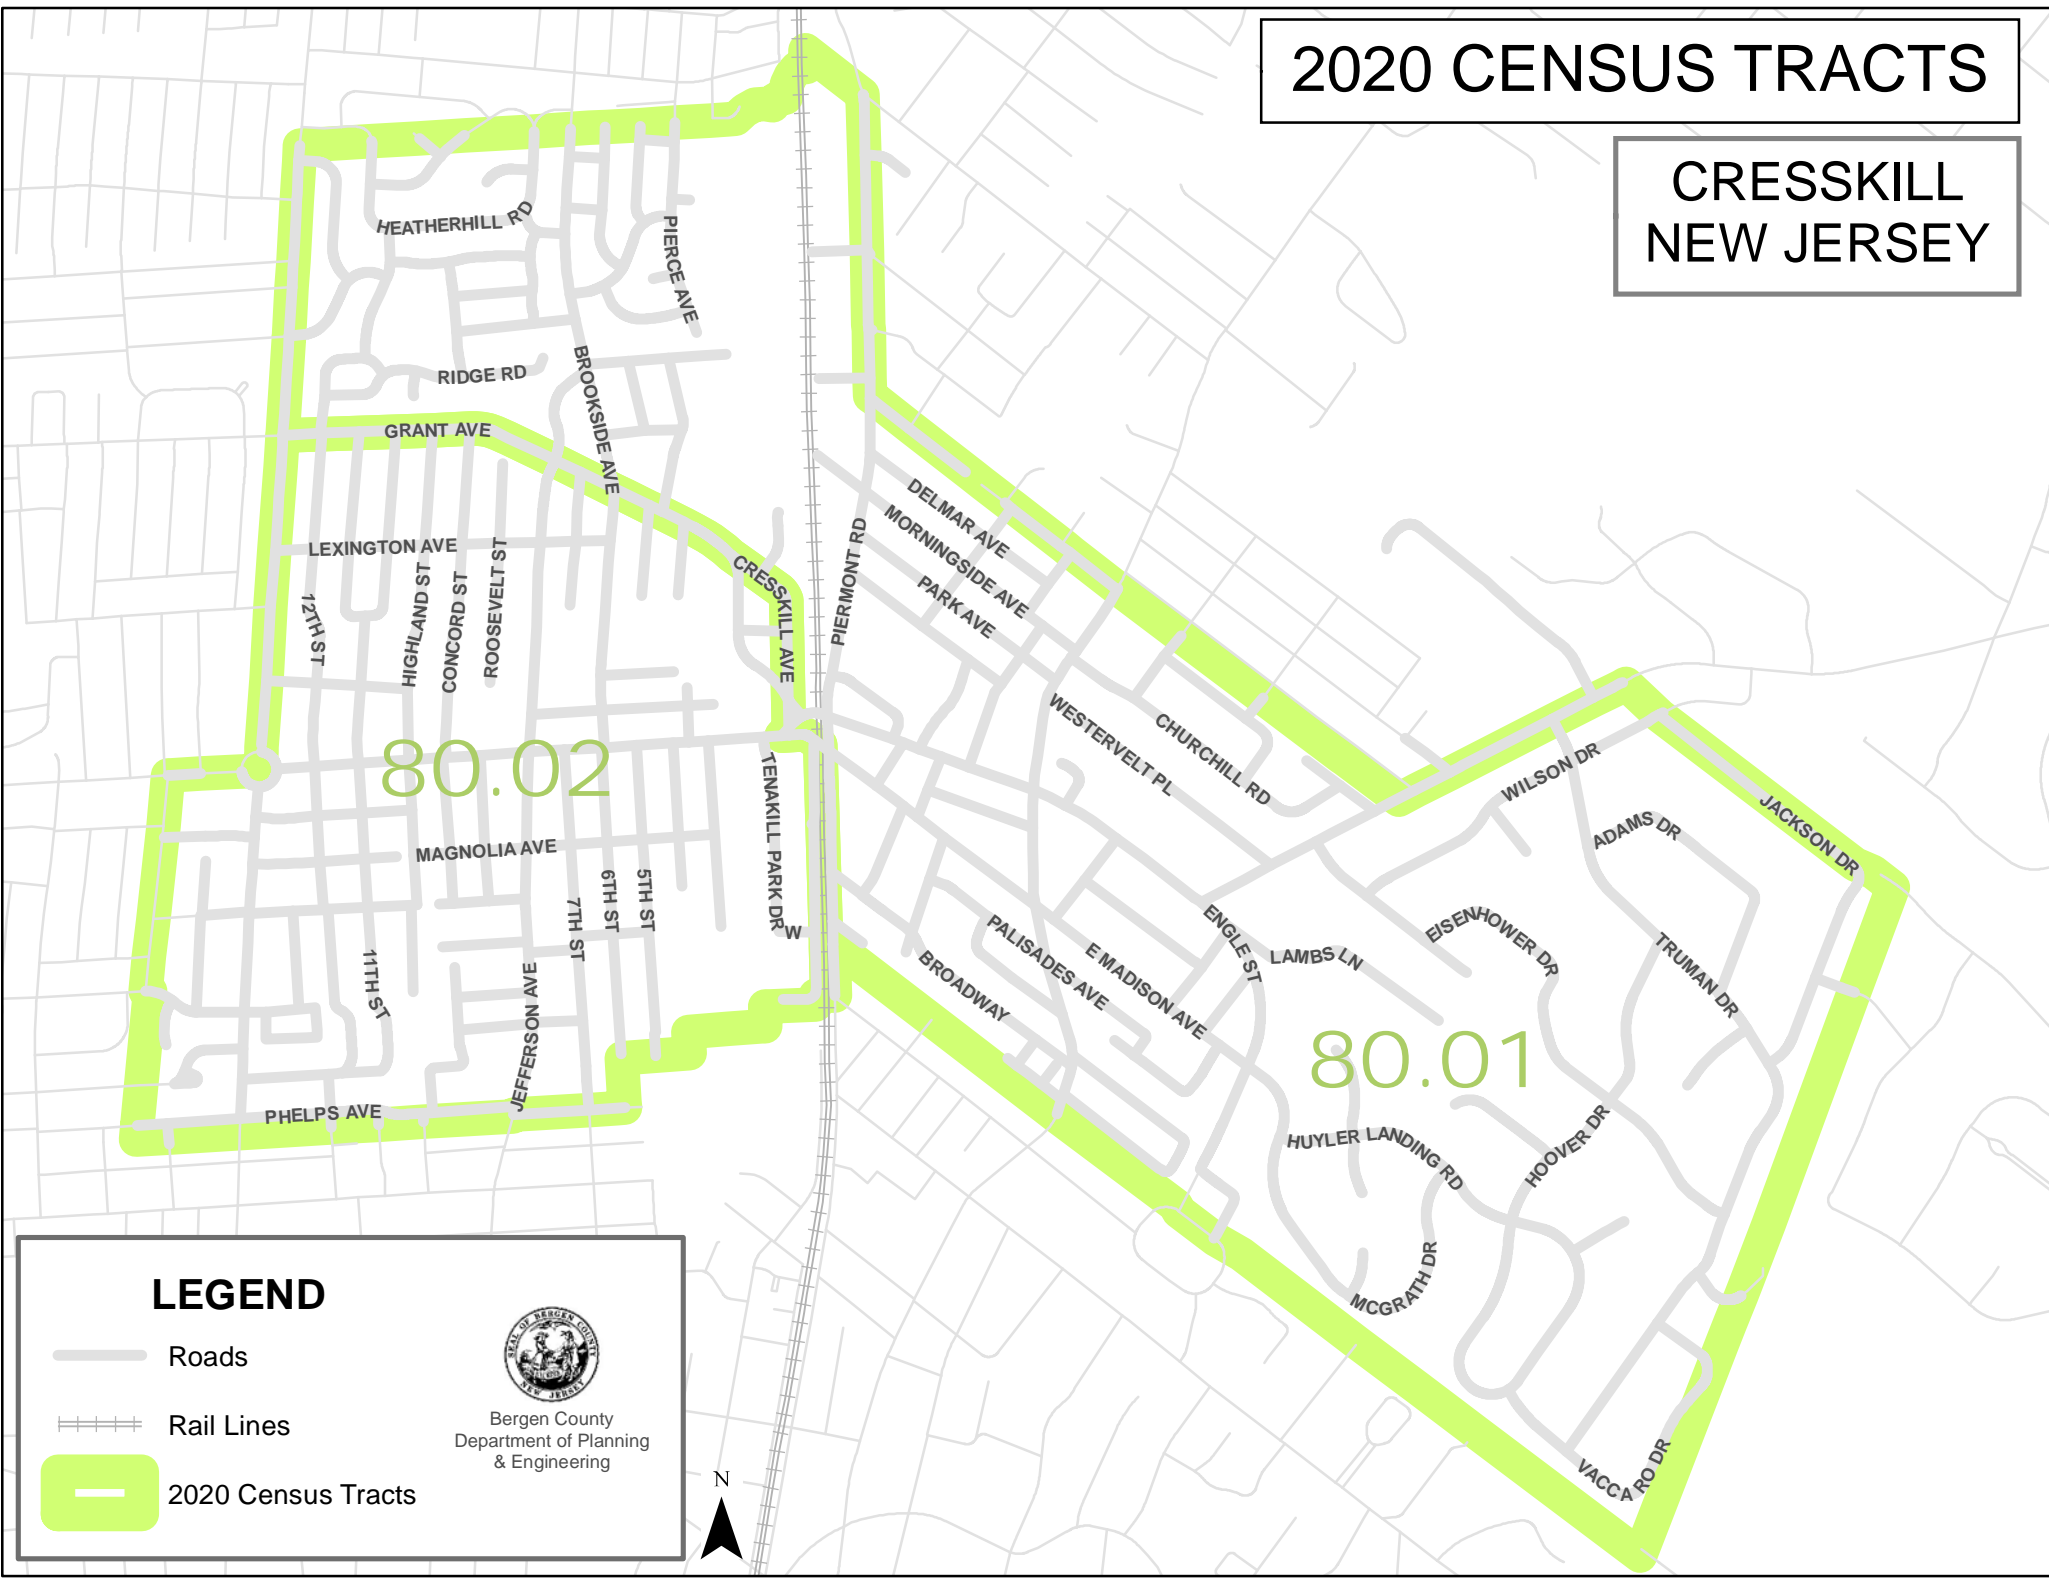

# 2020 CENSUS TRACTS

## CRESSKILL NEW JERSEY

### LEGEND

- Roads
- Rail Lines
- 2020 Census Tracts

Bergen County  
Department of Planning  
& Engineering